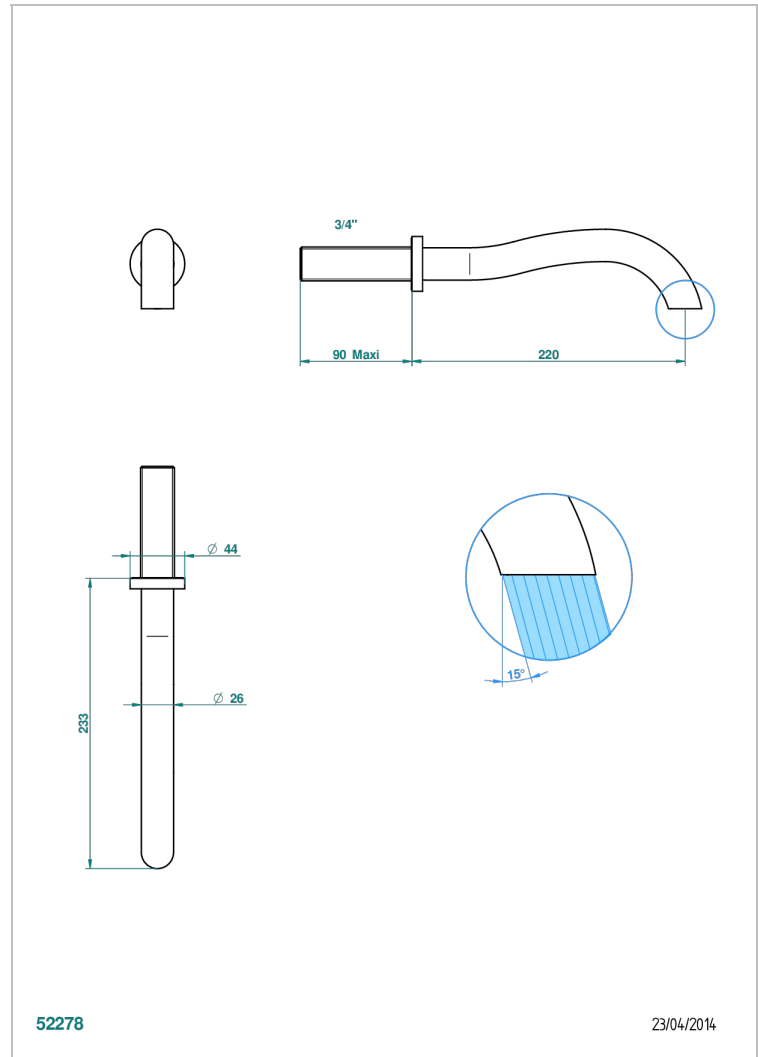

BEYOND CRYSTAL, KRISTALL KLAR

U6F-42SGB

Wall mounted bath spout, without T junction

THG[®]
PARIS

EIGENSCHAFTEN

- Beyond Crystal, Kristall klar
- Wall mounted bath spout, without T junction

VERFÜGBARE OBERFLÄCHEN