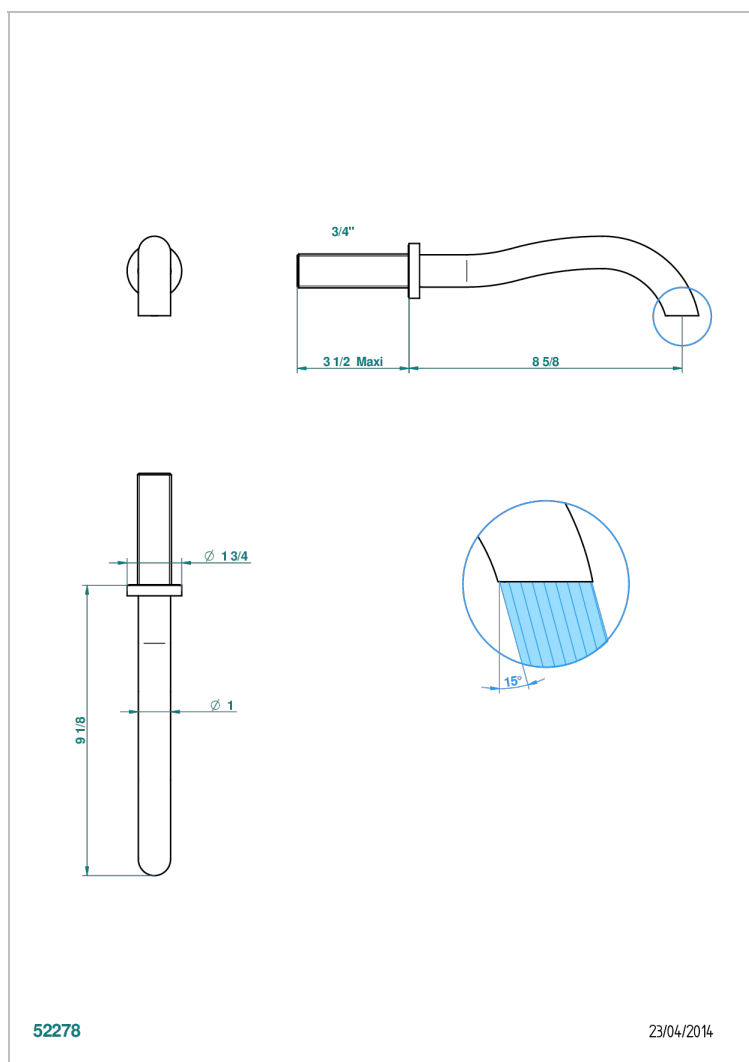

BEYOND CRYSTAL - CLEAR CRYSTAL

U6F-42SGB

Wall mounted bath spout, without T junction

THG[®]
PARIS

CHARACTERISTIC

- Beyond Crystal - Clear crystal
- Wall mounted bath spout, without T junction

AVAILABLE FINITIONS