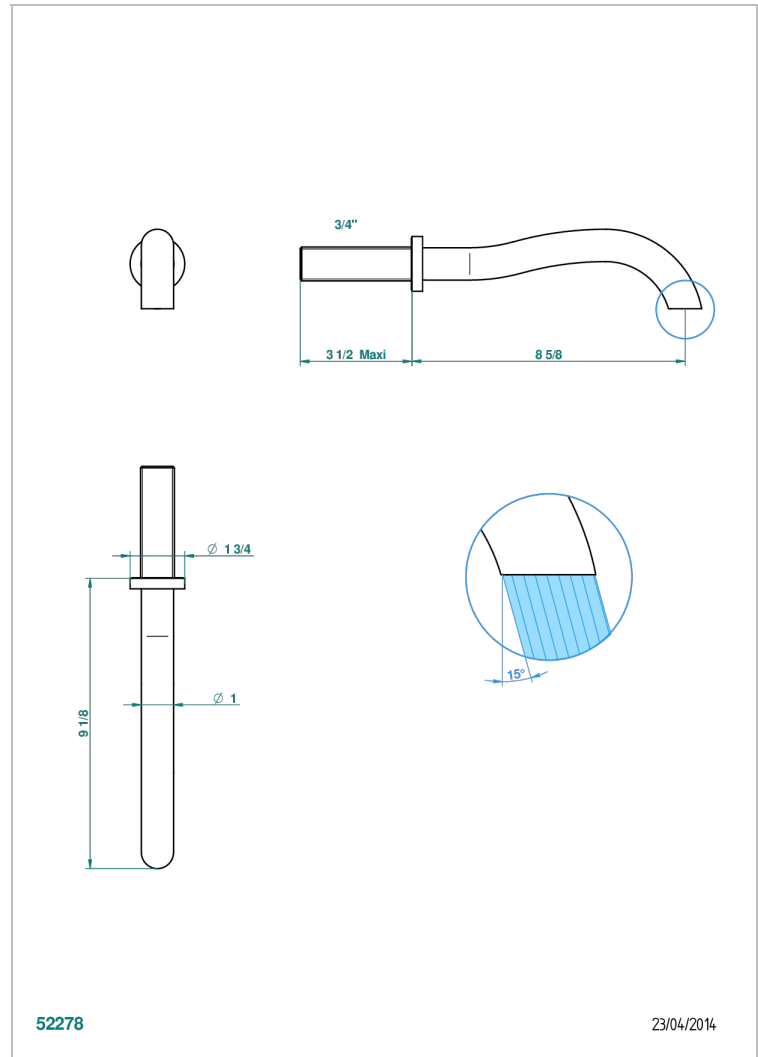

BEYOND CRYSTAL, KRISTALL KLAR

U6F-42SGB

Wall mounted bath spout, without T junction

THG[®]
PARIS

EIGENSCHAFTEN

- Beyond Crystal, Kristall klar
- Wall mounted bath spout, without T junction

VERFÜGBARE OBERFLÄCHEN