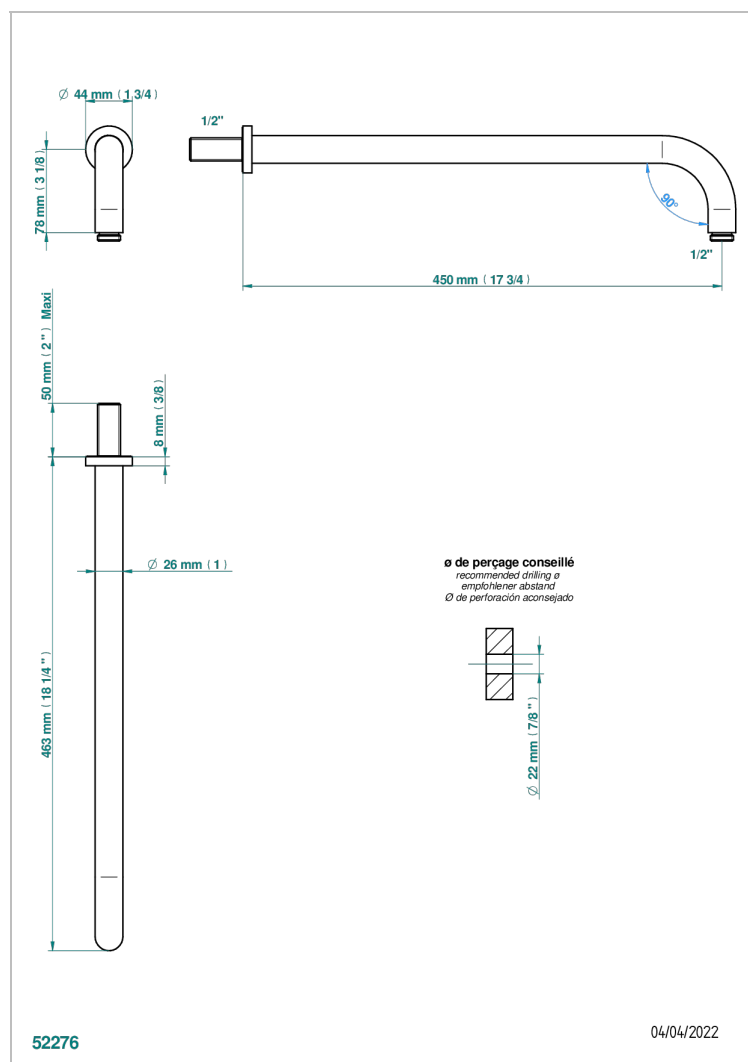

BEYOND CRYSTAL -BUE CRYSTAL

U6K-84L

Wall mounted shower arm, length: 450 mm, 90°

CHARACTERISTIC

- Beyond Crystal -Bue crystal
- Wall mounted shower arm, length: 450 mm, 90°

AVAILABLE FINITIONS

Antique nickel - H28
Black ceram - D30
Blush PVD - H62
Brass color PVD - H49
Brown bronze color PVD - F33
Gold color PVD - H52