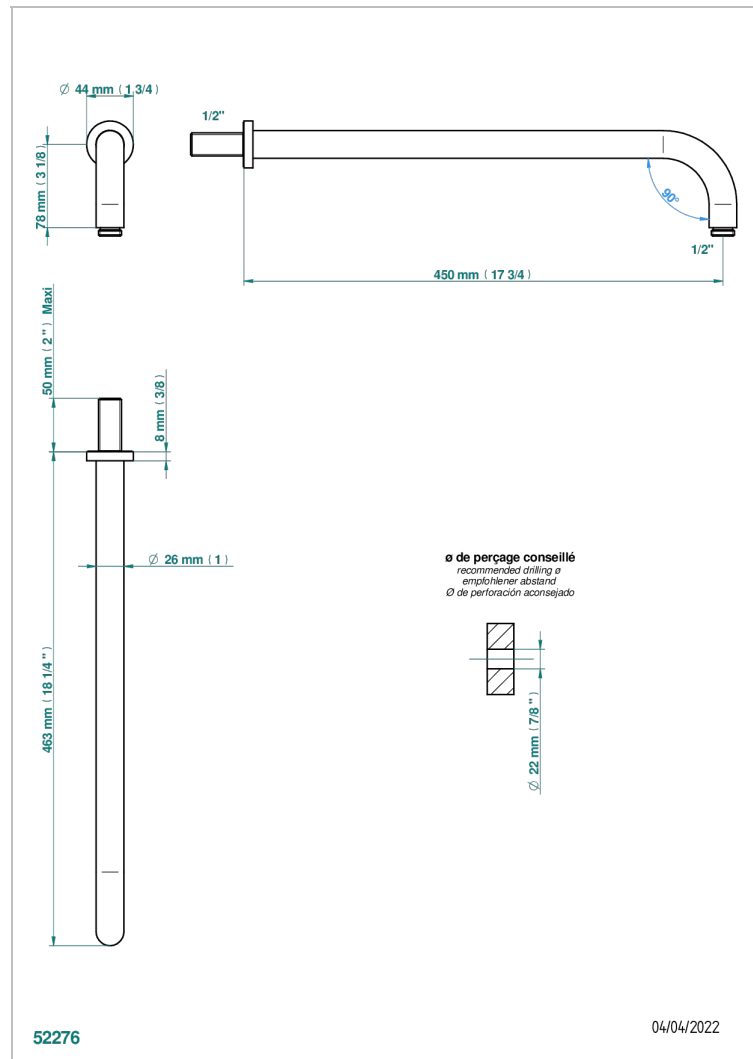

ZOOM.5

U4J-84L

Wall mounted shower arm, length: 450 mm, 90°

CHARACTERISTIC

- Zoom.5
- Wall mounted shower arm, length: 450 mm, 90°

AVAILABLE FINITIONS

Black ceram - D30
Blush PVD - H62
Brass color PVD - H49
Brown bronze color PVD - F33
Gold color PVD - H52
Graphite PVD - H64