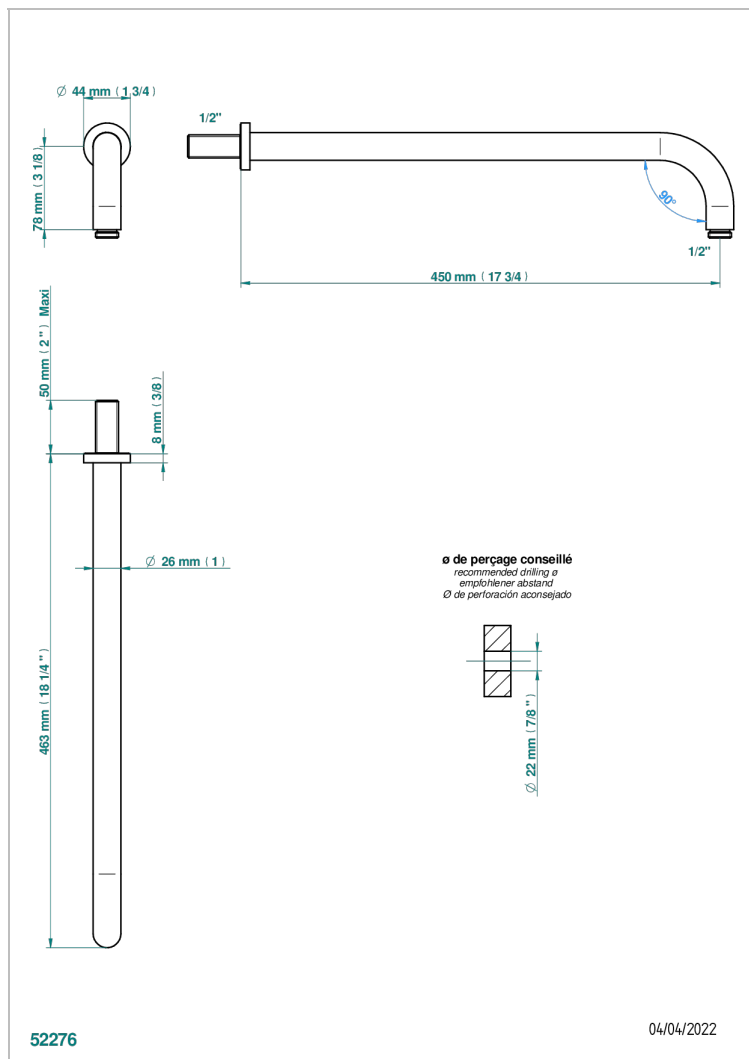

METAMORPHOSE WHITE CERAMIC

G6E-84L

Wall mounted shower arm, length: 450 mm, 90°

CHARACTERISTIC

- Métamorphose White Ceramic
- Wall mounted shower arm, length: 450 mm, 90°

AVAILABLE FINITIONS

Antique nickel - H28
Black ceram - D30
Blush PVD - H62
Brass color PVD - H49
Brown bronze color PVD - F33
Gold color PVD - H52

Graphite PVD - H64
Lacquered light bronze - D01
Matt Umber PVD - H67
Matt blush PVD - H60
Matt brass color PVD - H50
Matt brown bronze color PVD - F34

Matt chrome - C02
Matt gold - F07
Matt gold color PVD - H53
Matt graphite PVD - H65
Matt nickel (color finish) - C01
Matt nickel color PVD - H56

Nickel color PVD - H55
Polished chrome (color finish) - A02
Polished gold (color finish) - F01
Polished nickel - B01
Soft gold - F30
Soft matt gold - F31

Umber PVD - H66
Varnished matt antique red copper
(color finish) - H07