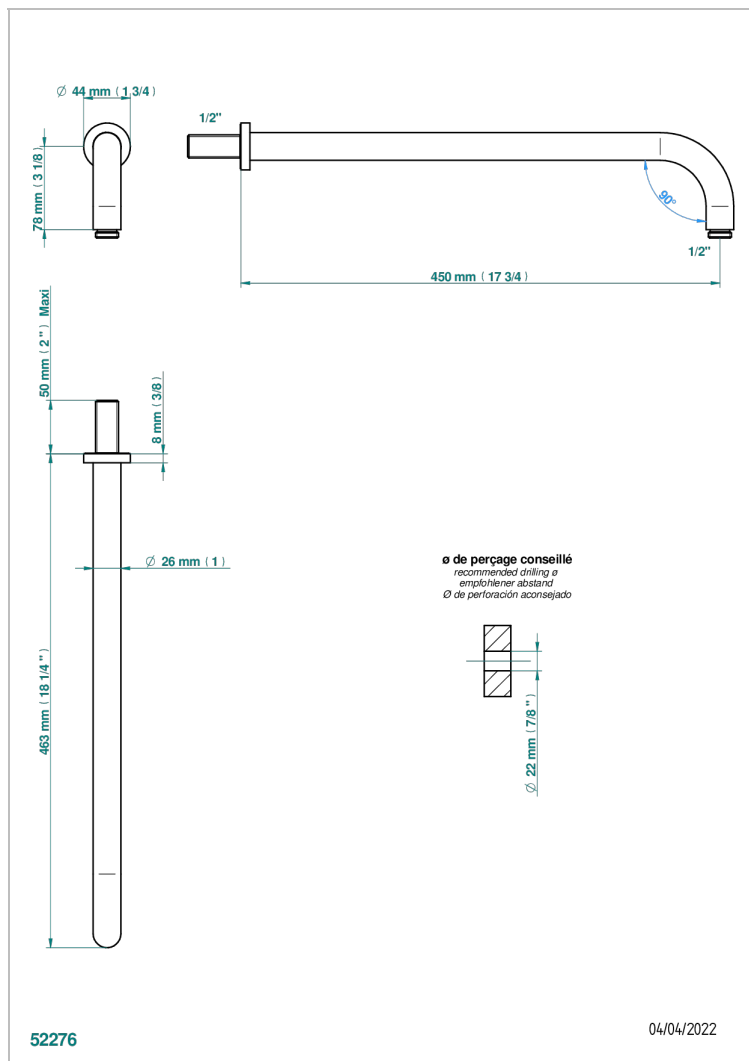

METAMORPHOSE BLACK CERAMIC

G6D-84L

Wall mounted shower arm, length: 450 mm, 90°

CHARACTERISTIC

- Métamorphose Black Ceramic
- Wall mounted shower arm, length: 450 mm, 90°

AVAILABLE FINITIONS

Antique nickel - H28
Black ceram - D30
Blush PVD - H62
Brass color PVD - H49
Brown bronze color PVD - F33
Gold color PVD - H52

Graphite PVD - H64
Lacquered light bronze - D01
Matt Umber PVD - H67
Matt blush PVD - H60
Matt brass color PVD - H50
Matt brown bronze color PVD - F34

Matt chrome - C02
Matt gold - F07
Matt gold color PVD - H53
Matt graphite PVD - H65
Matt nickel (color finish) - C01
Matt nickel color PVD - H56

Nickel color PVD - H55
Polished chrome (color finish) - A02
Polished gold (color finish) - F01
Polished nickel - B01
Soft gold - F30
Soft matt gold - F31

Umber PVD - H66
Varnished matt antique red copper (color finish) - H07