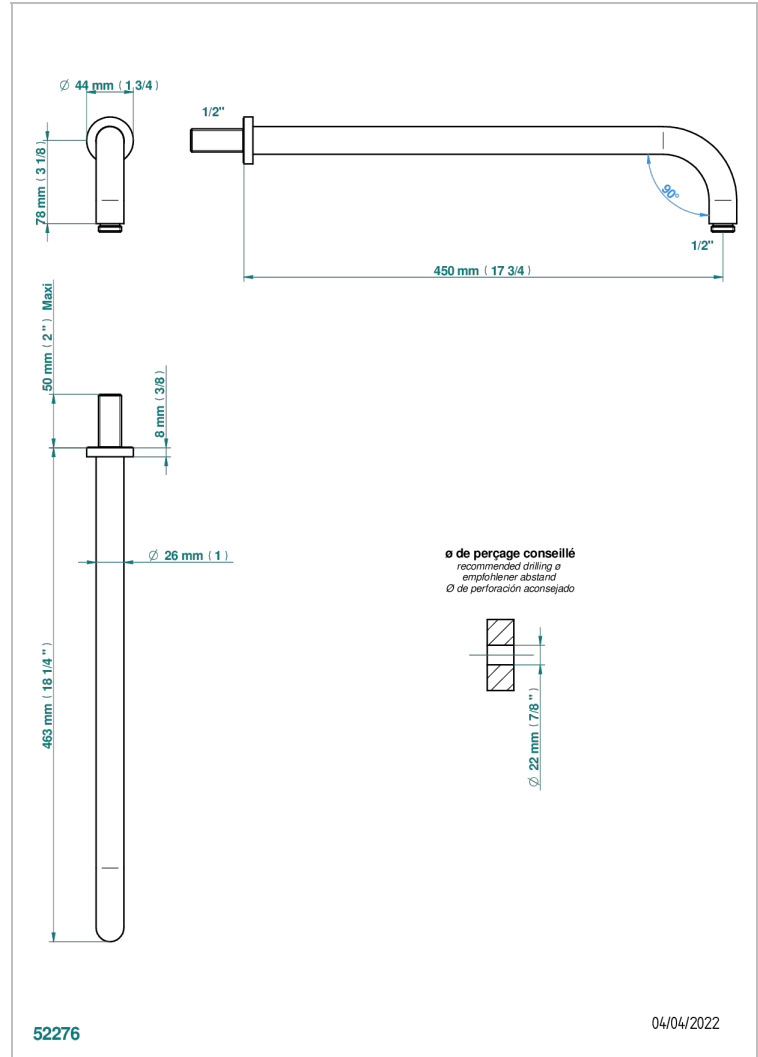

METAMORPHOSE CARBON

G6C-84L

Wall mounted shower arm, length: 450 mm, 90°

CHARACTERISTIC

- Métamorphose Carbon
- Wall mounted shower arm, length: 450 mm, 90°

AVAILABLE FINITIONS

Antique nickel - H28
Black ceram - D30
Blush PVD - H62
Brass color PVD - H49
Brown bronze color PVD - F33
Gold color PVD - H52

Nickel color PVD - H55
Polished chrome (color finish) - A02
Polished gold (color finish) - F01
Polished nickel - B01
Soft gold - F30
Soft matt gold - F31

Umber PVD - H66
Varnished matt antique red copper
(color finish) - H07