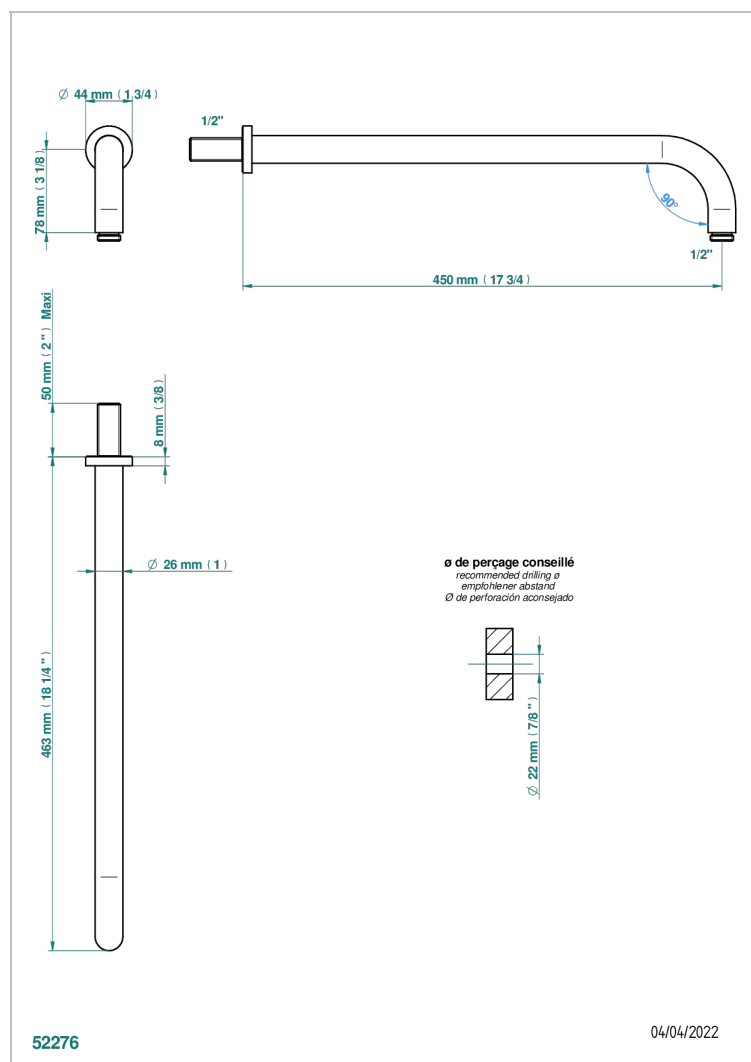

METAMORPHOSE WITH LEVER

G6B-84L

Wall mounted shower arm, length: 450 mm, 90°

CHARACTERISTIC

- Métamorphose with lever
- Wall mounted shower arm, length: 450 mm, 90°

AVAILABLE FINITIONS

Antique nickel - H28
Black ceram - D30
Blush PVD - H62
Brass color PVD - H49
Brown bronze color PVD - F33
Gold color PVD - H52

Nickel color PVD - H55
Polished chrome (color finish) - A02
Polished gold (color finish) - F01
Polished nickel - B01
Soft gold - F30
Soft matt gold - F31

Umber PVD - H66
Varnished matt antique red copper
(color finish) - H07