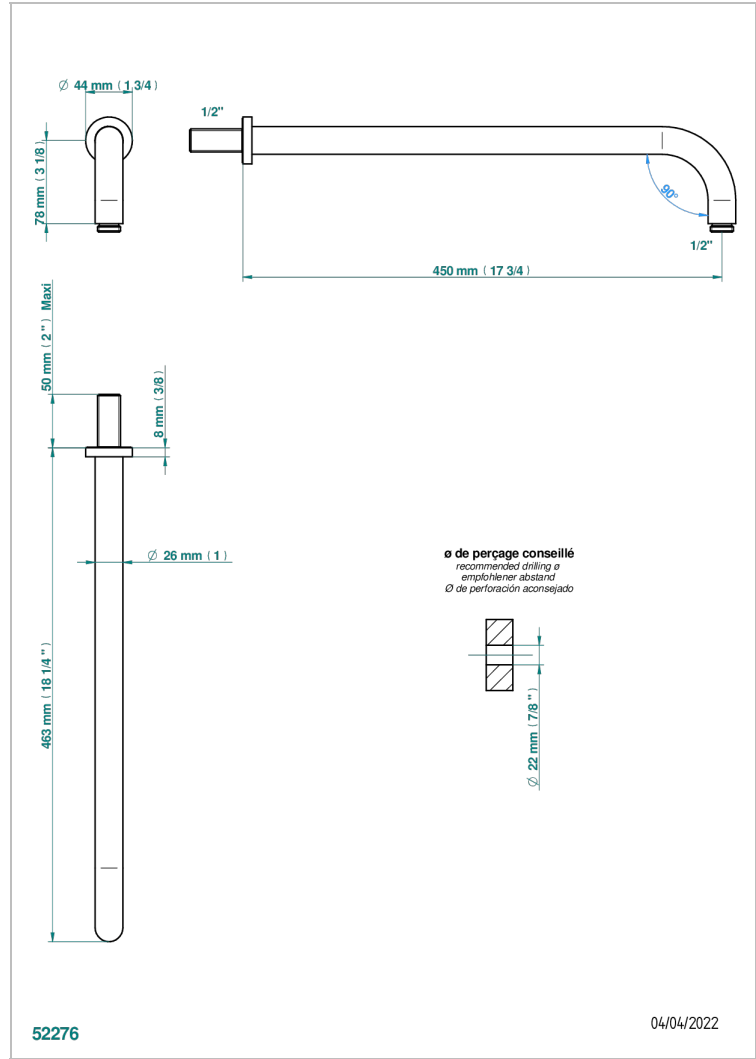

METAMORPHOSE

G6A-84L

Wall mounted shower arm, length: 450 mm, 90°

THG[®]
PARIS

52276

04/04/2022

CHARACTERISTIC

- Métamorphose
- Wall mounted shower arm, length: 450 mm, 90°

AVAILABLE FINITIONS

Antique nickel - H28
Black ceram - D30
Blush PVD - H62
Brass color PVD - H49
Brown bronze color PVD - F33
Gold color PVD - H52

Graphite PVD - H64
Lacquered light bronze - D01
Matt Umber PVD - H67
Matt blush PVD - H60
Matt brass color PVD - H50
Matt brown bronze color PVD - F34

Umber PVD - H66
Varnished matt antique red copper (color finish) - H07