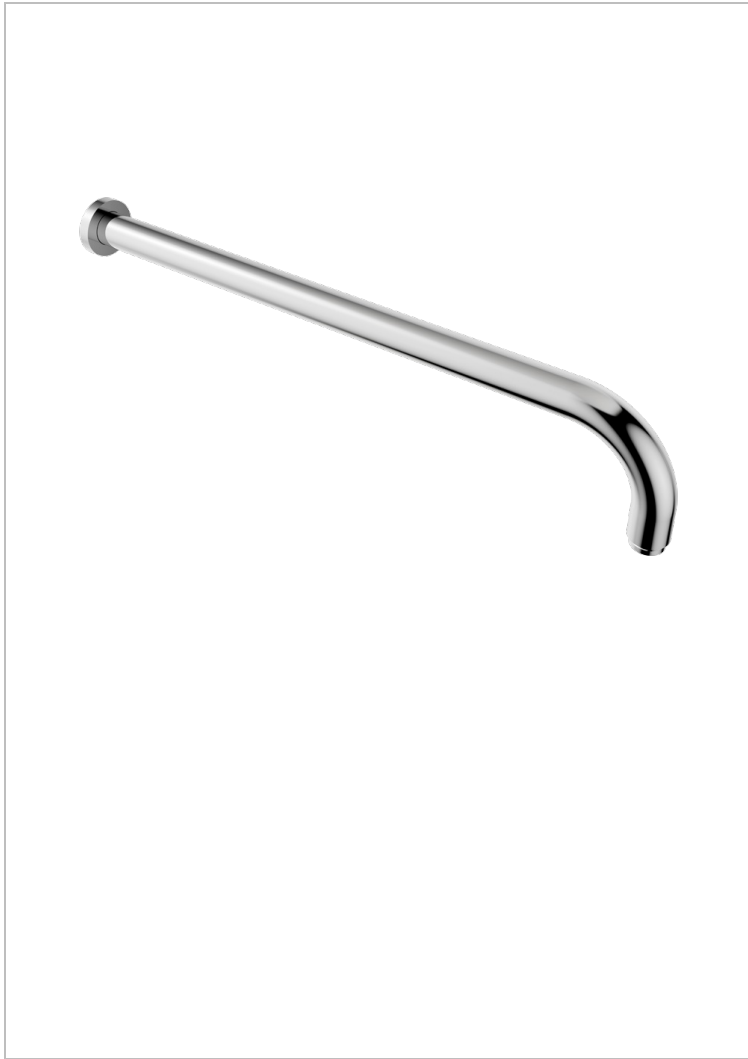

METAMORPHOSE

G6A-84L

Wall mounted shower arm, length: 450 mm, 90°

THG[®]
PARIS

52276

04/04/2022

CHARACTERISTIC

- Métamorphose
- Wall mounted shower arm, length: 450 mm, 90°

AVAILABLE FINITIONS

Antique nickel - H28
Black ceram - D30
Blush PVD - H62
Brass color PVD - H49
Brown bronze color PVD - F33
Gold color PVD - H52

Graphite PVD - H64
Lacquered light bronze - D01
Matt Umber PVD - H67
Matt blush PVD - H60
Matt brass color PVD - H50
Matt brown bronze color PVD - F34

Matt chrome - C02
Matt gold - F07
Matt gold color PVD - H53
Matt graphite PVD - H65
Matt nickel (color finish) - C01
Matt nickel color PVD - H56

Nickel color PVD - H55
Polished chrome (color finish) - A02
Polished gold (color finish) - F01
Polished nickel - B01
Soft gold - F30
Soft matt gold - F31

Umber PVD - H66
Varnished matt antique red copper (color finish) - H07