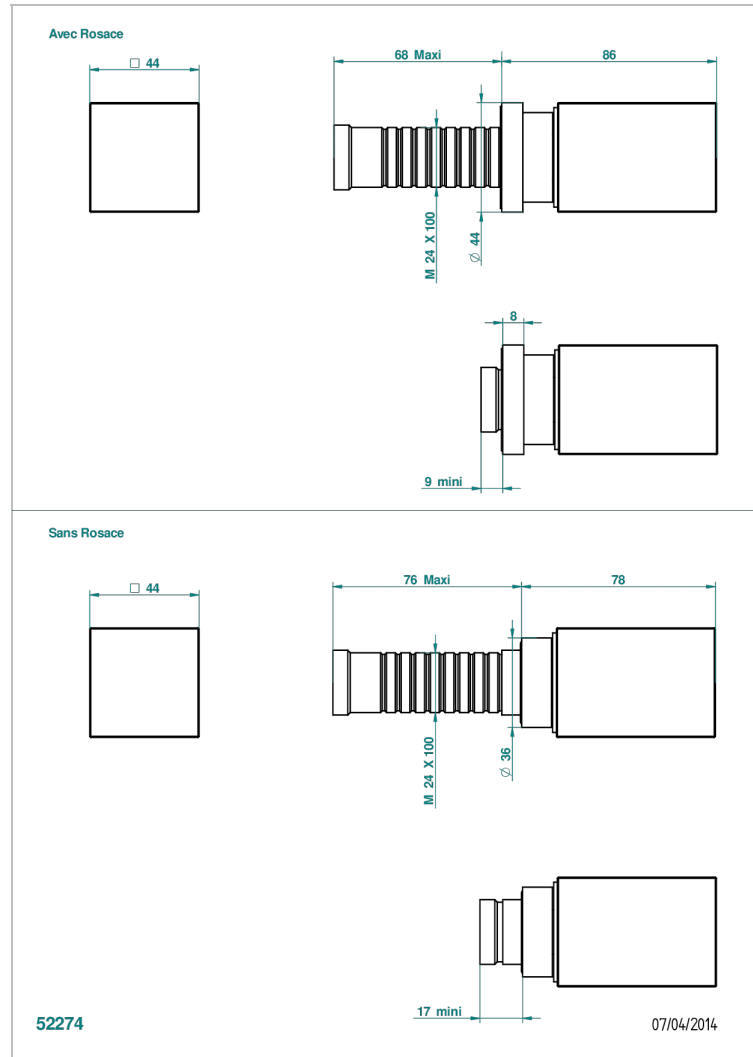

BEYOND CRYSTAL - RED CRYSTAL

U6H-30B

Wall volume control 30 & 32 trim

CHARACTERISTIC

- Beyond Crystal - Red crystal
- Wall volume control 30 & 32 trim

RELATED SKU'S

- Ref. G00-32CUSA 3/4" Volume control wall valve with ceramic cartridge
- Ref. G00-32HUSA 3/4" Volume control wall valve with ceramic cartridge counterclockwise
- Ref. G00-30CUSA 1/2" volume control wall valve with ceramic cartridge
- Ref. G00-30HUSA 1/2" Volume control wall valve with ceramic cartridge counterclockwise