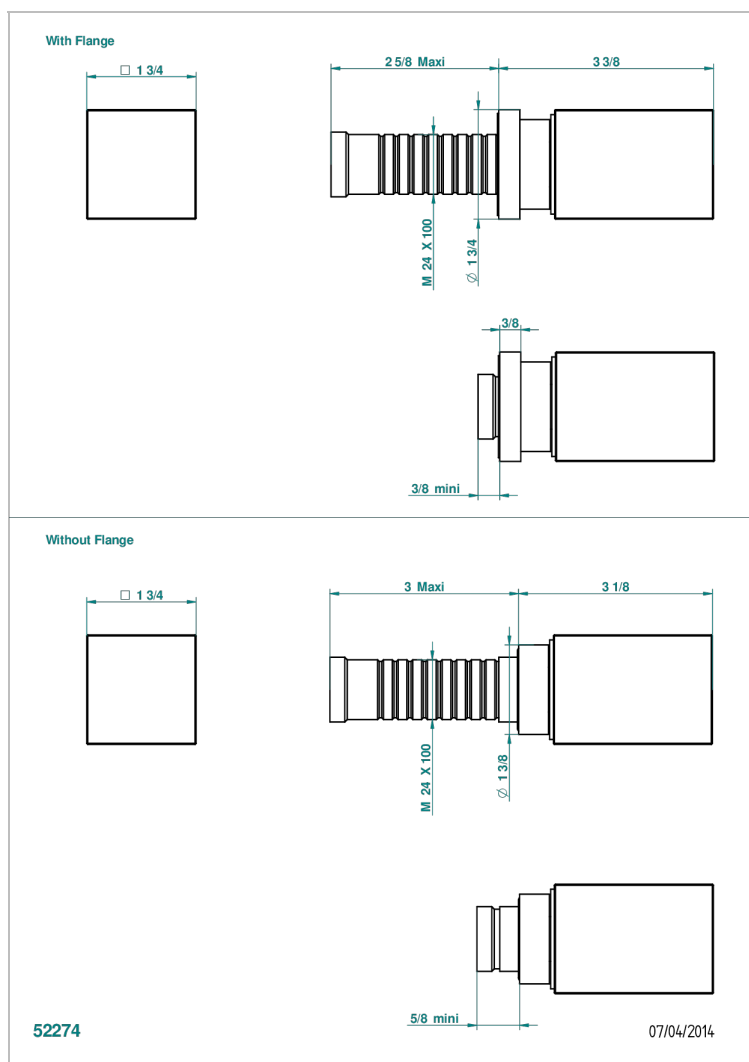

BEYOND CRYSTAL - RED CRYSTAL

U6H-30B

Wall volume control 30 & 32 trim

CHARACTERISTIC

- Beyond Crystal - Red crystal
- Wall volume control 30 & 32 trim

RELATED SKU'S

- Ref. G00-32CUSA 3/4" Volume control wall valve with ceramic cartridge
- Ref. G00-32HUSA 3/4" Volume control wall valve with ceramic cartridge counterclockwise
- Ref. G00-30CUSA 1/2" volume control wall valve with ceramic cartridge
- Ref. G00-30HUSA 1/2" Volume control wall valve with ceramic cartridge counterclockwise