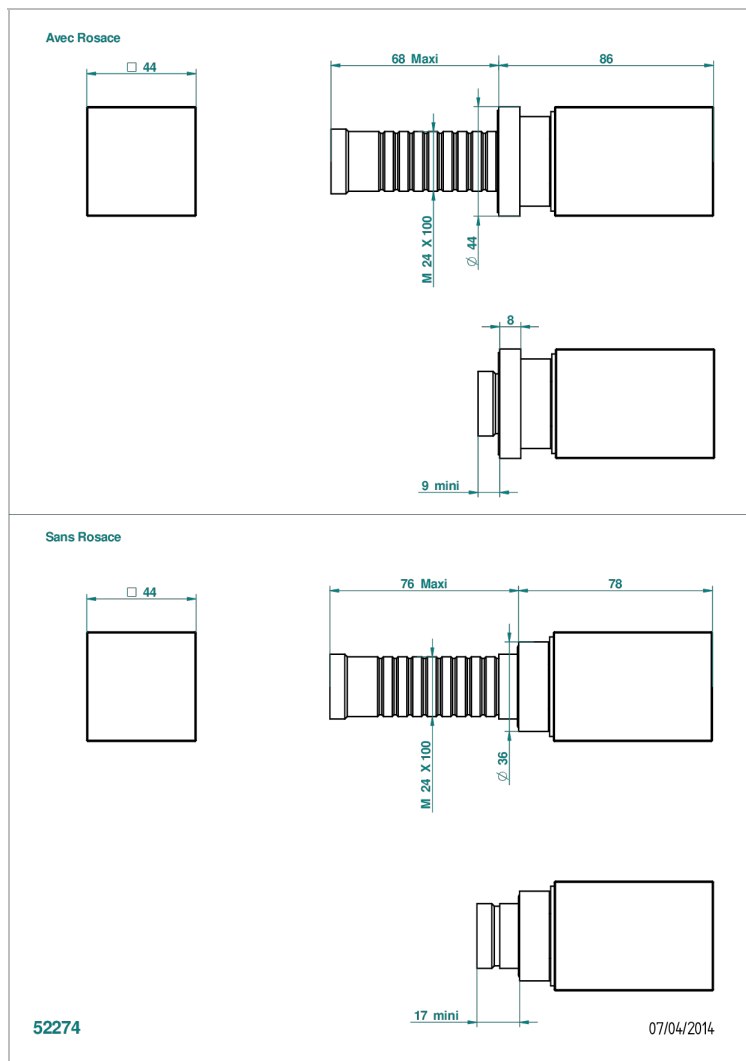

# BEYOND CRYSTAL - RED CRYSTAL

U6H-30B

Trim only for wall valve 1/2" ref.30/CA & 30/HA and 3/4" ref.32/CA & 32/HA and diverter ref.50/4VMA

## CHARACTERISTIC

- Beyond Crystal - Red crystal
- Trim only for wall valve 1/2" ref.30/CA & 30/HA and 3/4" ref.32/CA & 32/HA and diverter ref.50/4VMA

## RELATED SKU'S

- Ref. G00-30/CA Wall mounted 1/2" valve body with ceramic head, 1/4 turn left - no trim
- Ref. G00-30/HA Wall mounted 1/2" valve body with ceramic head, 1/4 turn right
- Ref. G00-32/CA Wall mounted 3/4" valve with ceramic head, 1/4 turn left - no trim
- Ref. G00-32/HA Wall mounted 3/4" valve body with ceramic head, 1/4 turn right - no trim