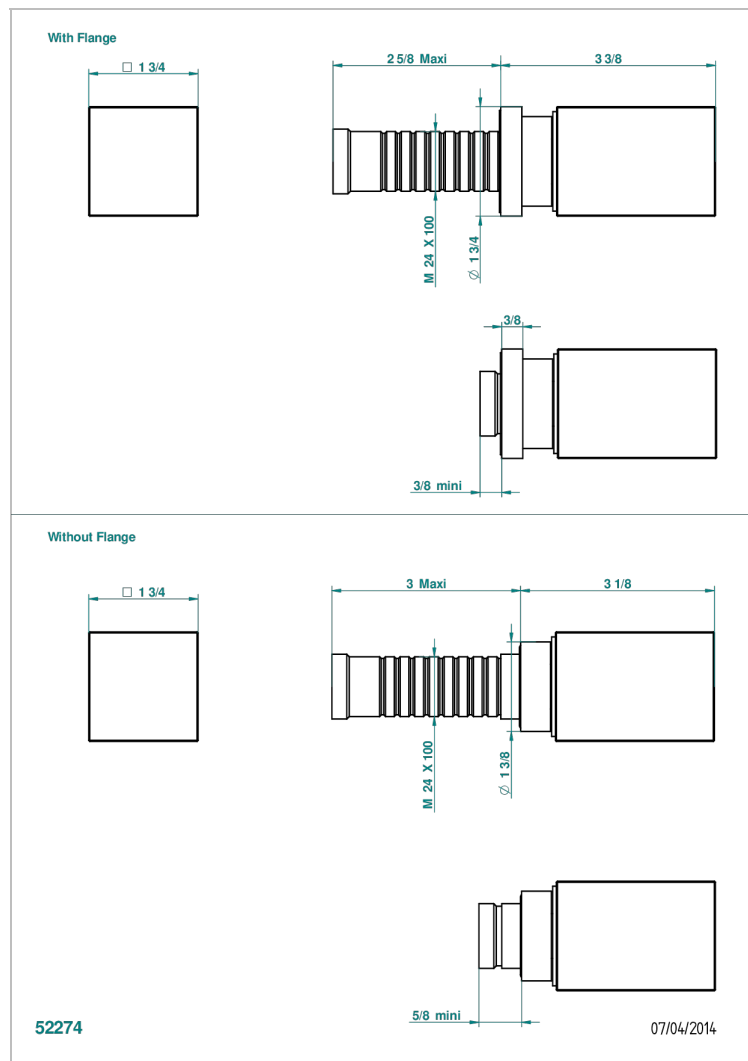

# BEYOND CRYSTAL - RED CRYSTAL

U6H-30B

Trim only for wall valve 1/2" ref.30/CA & 30/HA and 3/4" ref.32/CA & 32/HA and diverter ref.50/4VMA

## CHARACTERISTIC

- Beyond Crystal - Red crystal
- Trim only for wall valve 1/2" ref.30/CA & 30/HA and 3/4" ref.32/CA & 32/HA and diverter ref.50/4VMA

## RELATED SKU'S

- Ref. G00-30/CA Wall mounted 1/2" valve body with ceramic head, 1/4 turn left - no trim
- Ref. G00-30/HA Wall mounted 1/2" valve body with ceramic head, 1/4 turn right
- Ref. G00-32/CA Wall mounted 3/4" valve with ceramic head, 1/4 turn left - no trim
- Ref. G00-32/HA Wall mounted 3/4" valve body with ceramic head, 1/4 turn right - no trim