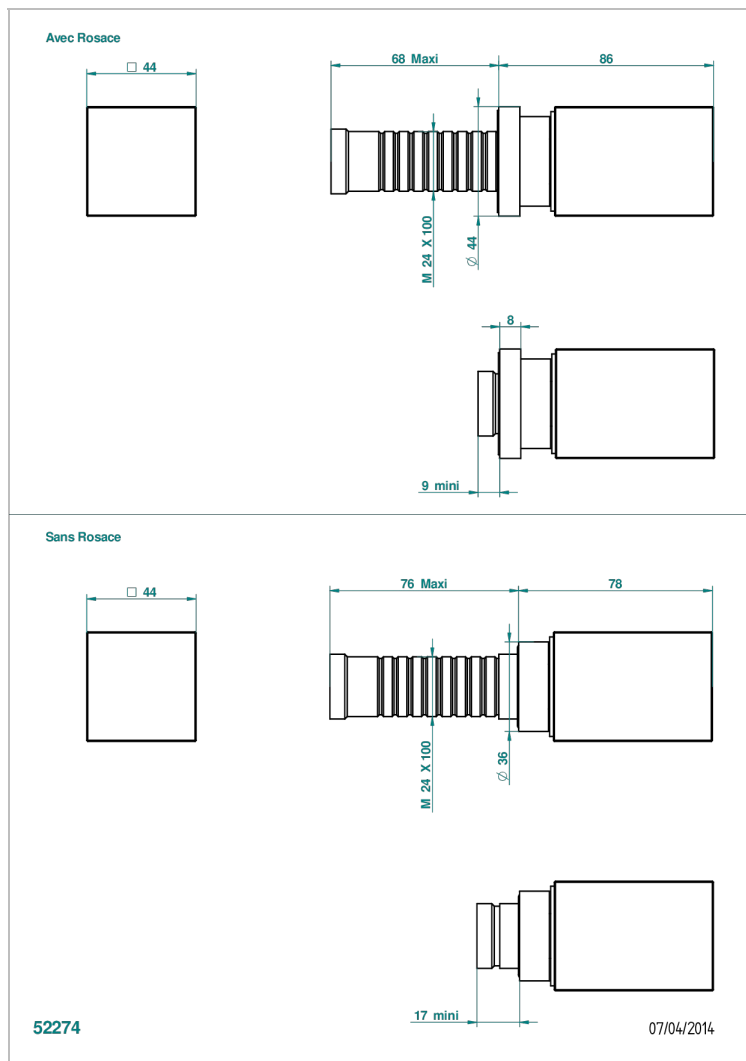

BEYOND CRYSTAL - RED CRYSTAL

U6H-30B

Trim only for wall valve 1/2" ref.30/CA & 30/HA and 3/4" ref.32/CA & 32/HA and diverter ref.50/4VMA

CHARACTERISTIC

- Beyond Crystal - Red crystal
- Trim only for wall valve 1/2" ref.30/CA & 30/HA and 3/4" ref.32/CA & 32/HA and diverter ref.50/4VMA

RELATED SKU'S

- Ref. G00-30/CA Wall mounted 1/2" valve body with ceramic head, 1/4 turn left - no trim
- Ref. G00-30/HA Wall mounted 1/2" valve body with ceramic head, 1/4 turn right
- Ref. G00-32/CA Wall mounted 3/4" valve with ceramic head, 1/4 turn left - no trim
- Ref. G00-32/HA Wall mounted 3/4" valve body with ceramic head, 1/4 turn right - no trim