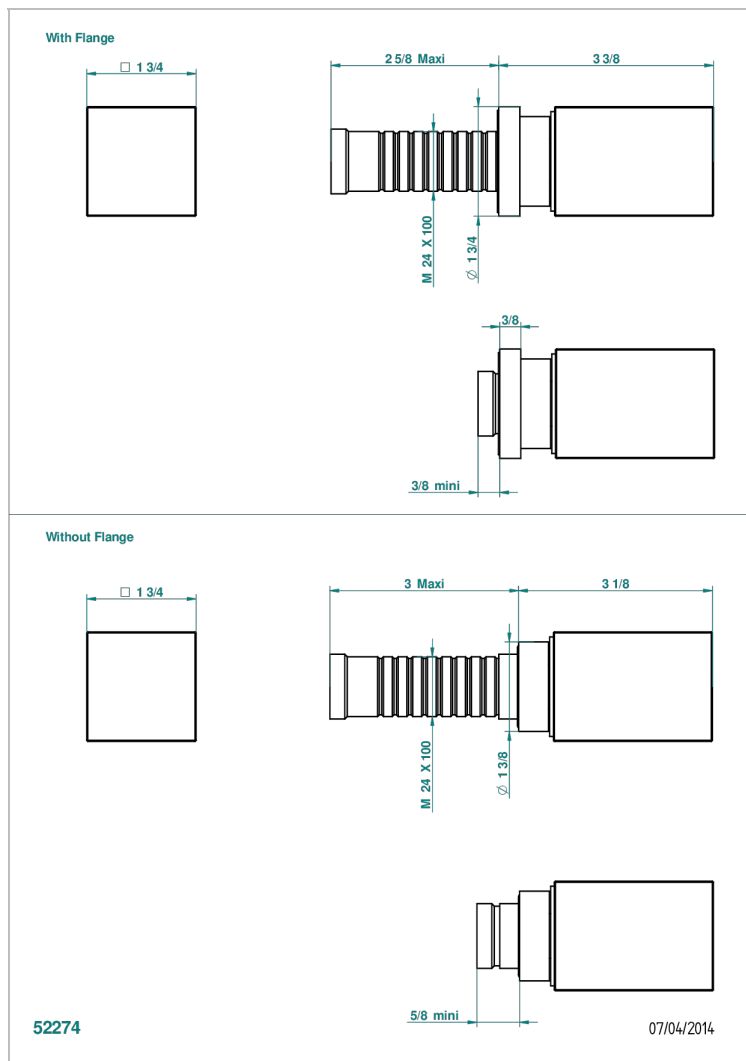

BEYOND CRYSTAL - RED CRYSTAL

U6H-30B

Trim only for wall valve 1/2" ref.30/CA & 30/HA and 3/4" ref.32/CA & 32/HA and diverter ref.50/4VMA

CHARACTERISTIC

- Beyond Crystal - Red crystal
- Trim only for wall valve 1/2" ref.30/CA & 30/HA and 3/4" ref.32/CA & 32/HA and diverter ref.50/4VMA

RELATED SKU'S

- Ref. G00-30/CA Wall mounted 1/2" valve body with ceramic head, 1/4 turn left - no trim
- Ref. G00-30/HA Wall mounted 1/2" valve body with ceramic head, 1/4 turn right
- Ref. G00-32/CA Wall mounted 3/4" valve with ceramic head, 1/4 turn left - no trim
- Ref. G00-32/HA Wall mounted 3/4" valve body with ceramic head, 1/4 turn right - no trim