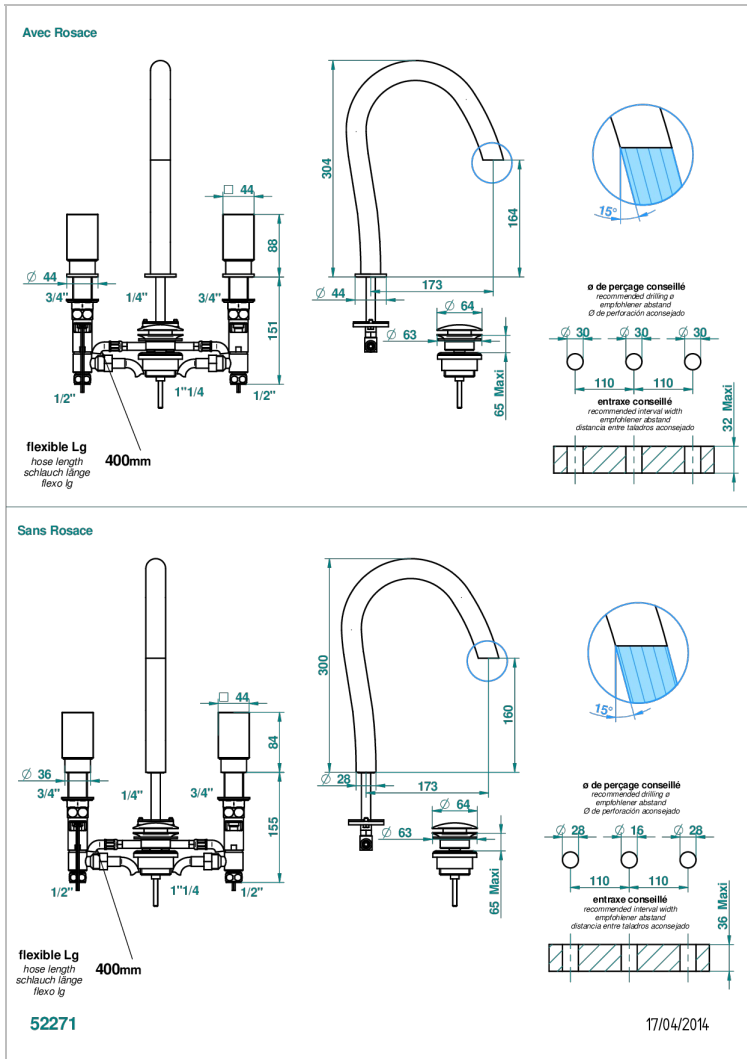

BEYOND CRYSTAL - RED CRYSTAL

U6H-151LED

Rim mounted 3-hole basin mixer with waste with LED lighting system

THG[®]
PARIS

CHARACTERISTIC

- Beyond Crystal - Red crystal
- Rim mounted 3-hole basin mixer with waste with LED lighting system

TECHNICAL SPECS

- Recommandé : 3 bars (max. 5 bars) - Advised : 43,5 psi (max. 72 psi)
- 8,3 l/min à 3 bars (2.2 gpm at 43.5 psi)

RELATED SKU'S

- Ref. G00-6801 Electronic card and inlet for LED lighting system
- Ref. G00-6802 Set of 2 remote controls for LED lighting system