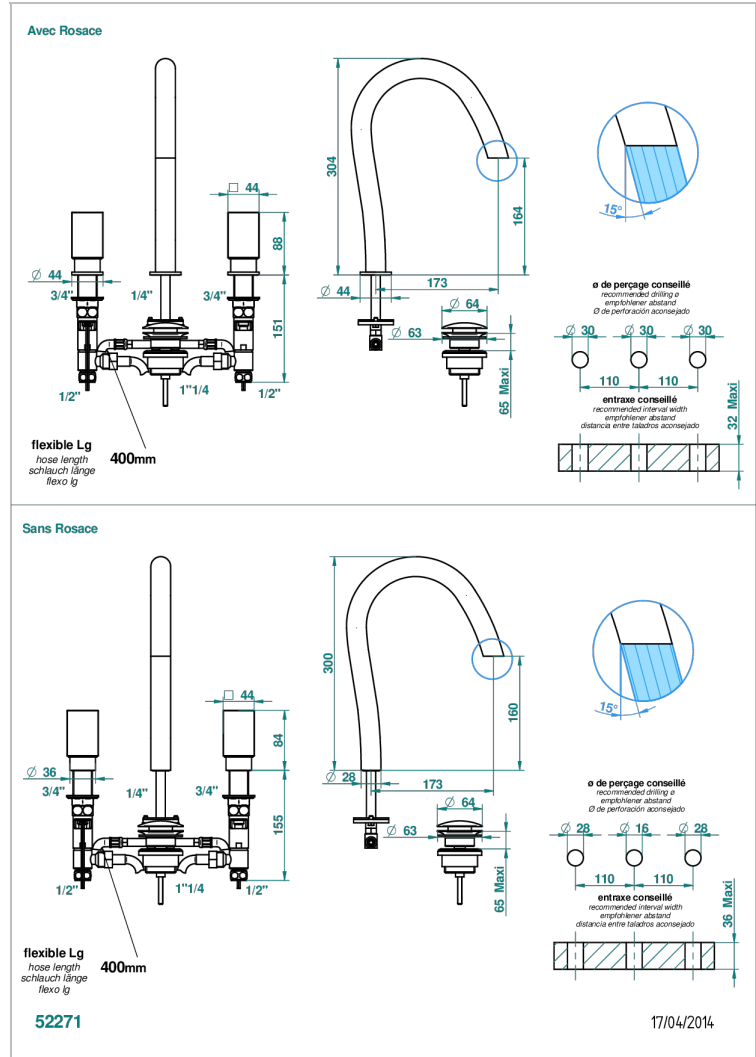

BEYOND CRYSTAL - CRISTAL ROJO

U6H-151LED

Batería americana de lavabo 1/2" con vaciador, con sistema de iluminacion led

THG®
PARIS

CARACTERÍSTICAS

- Beyond Crystal - cristal rojo
- Batería americana de lavabo 1/2" con vaciador, con sistema de iluminacion led

ESPECIFICACIONES TÉCNICAS

- Recommandé : 3 bars (max. 5 bars) - Advised : 43,5 psi (max. 72 psi)
- 8,3 l/min à 3 bars (2.2 gpm at 43.5 psi)

PRODUCTOS RELACIONADOS

- Ref. G00-6801 Electronic card and inlet for LED lighting system
- Ref. G00-6802 Set of 2 remote controls for LED lighting system

ACABADOS DISPONIBLES

Cerámica negra mate - D30
Cromo - A02
Cromo / dorado - G02
Cromo mate - C02
Dorado - F01
Dorado mate - F07

Dorado pálido - F30
Dorado pálido mate (sin barniz) - F31
Níquel viejo - H28
Pvd blush - H62
Pvd blush mate - H60
Pvd color latón - H49

Pvd color latón mate - H50
Pvd color níquel - H55
Pvd color níquel mate - H56
Pvd color oro - H52
Pvd color oro mate - H53
Pvd grafito - H64

Pvd grafito mate - H65
Pvd marrón bronce - F33
Pvd marrón bronce mate - F34
Pvd umber - H66
Pvd umber mate - H67