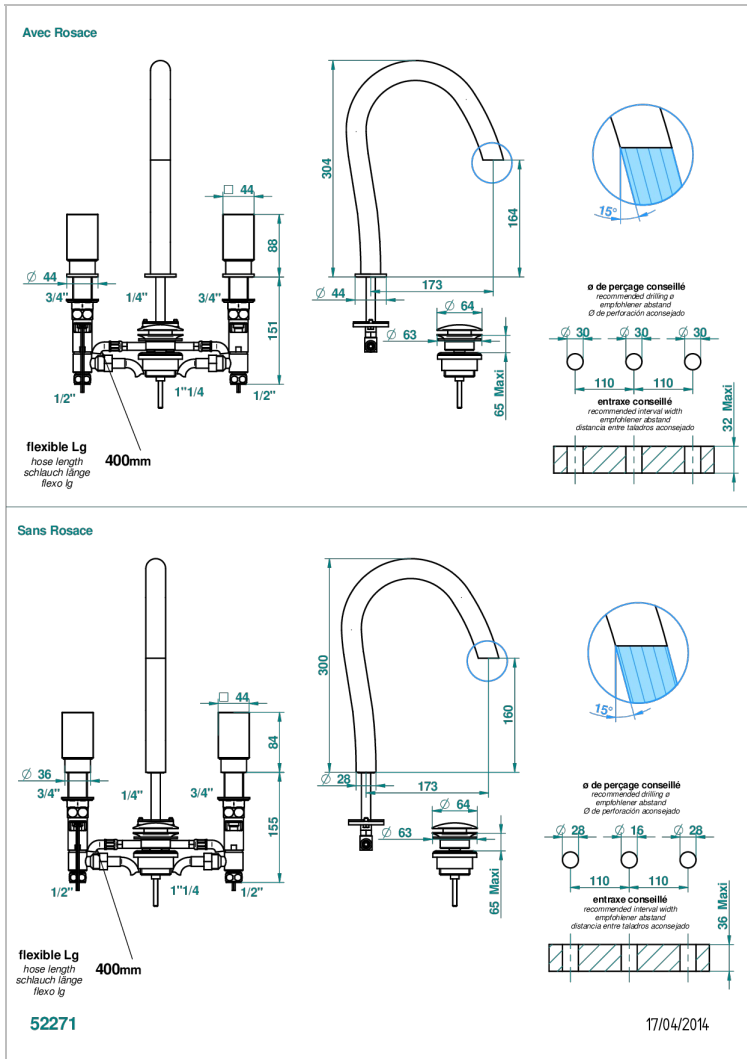

# BEYOND CRYSTAL - RED CRYSTAL

U6H-151LED

Rim mounted 3-hole basin mixer with waste with LED lighting system

THG<sup>®</sup>  
PARIS

## CHARACTERISTIC

- Beyond Crystal - Red crystal
- Rim mounted 3-hole basin mixer with waste with LED lighting system

## TECHNICAL SPECS

- Recommandé : 3 bars (max. 5 bars) - Advised : 43,5 psi (max. 72 psi)
- 8,3 l/min à 3 bars (2.2 gpm at 43.5 psi)