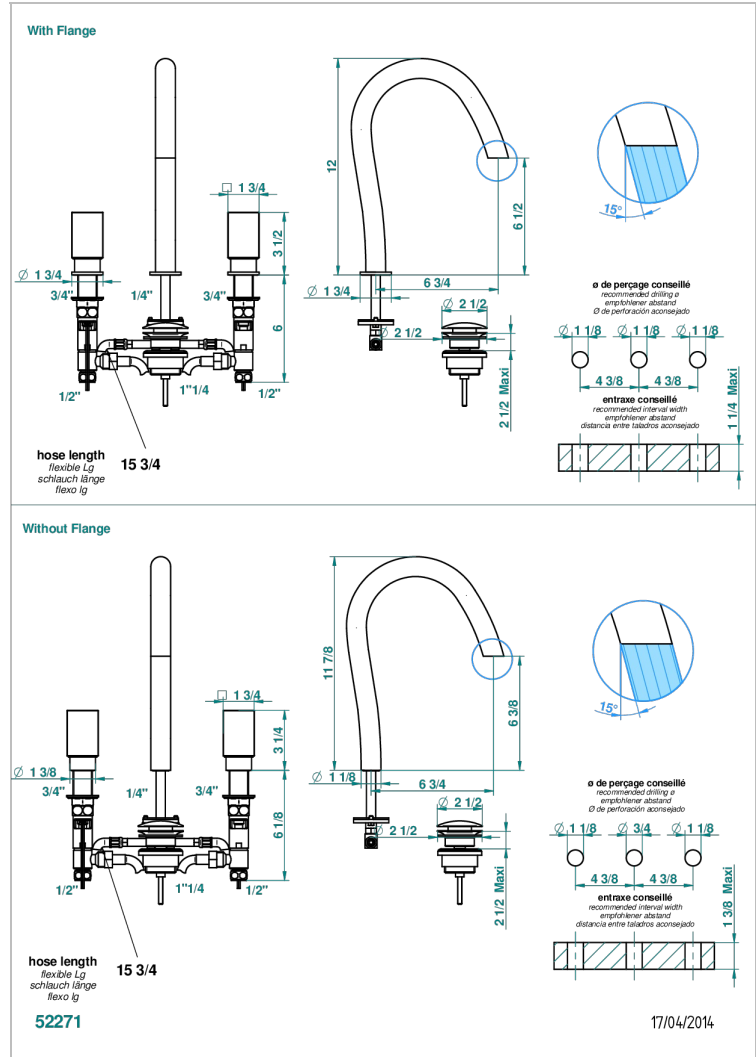

BEYOND CRYSTAL - CRISTAL ROJO

U6H-151LED

Batería americana de lavabo 1/2" con vaciador, con sistema de iluminacion led

THG
PARIS

CARACTERÍSTICAS

- Beyond Crystal - cristal rojo
- Batería americana de lavabo 1/2" con vaciador, con sistema de iluminacion led

ESPECIFICACIONES TÉCNICAS

- Recommandé : 3 bars (max. 5 bars) - Advised : 43,5 psi (max. 72 psi)
- 8,3 l/min à 3 bars (2.2 gpm at 43.5 psi)

PRODUCTOS RELACIONADOS

- Ref. G00-6801 Electronic card and inlet for LED lighting system
- Ref. G00-6802 Set of 2 remote controls for LED lighting system

ACABADOS DISPONIBLES

Cerámica negra mate - D30
Cromo - A02
Cromo / dorado - G02
Cromo mate - C02
Dorado - F01
Dorado mate - F07

Dorado pálido - F30
Dorado pálido mate (sin barniz) - F31
Níquel viejo - H28
Pvd blush - H62
Pvd blush mate - H60
Pvd color latón - H49

Pvd color latón mate - H50
Pvd color níquel - H55
Pvd color níquel mate - H56
Pvd color oro - H52
Pvd color oro mate - H53
Pvd grafito - H64

Pvd grafito mate - H65
Pvd marrón bronce - F33
Pvd marrón bronce mate - F34
Pvd umber - H66
Pvd umber mate - H67