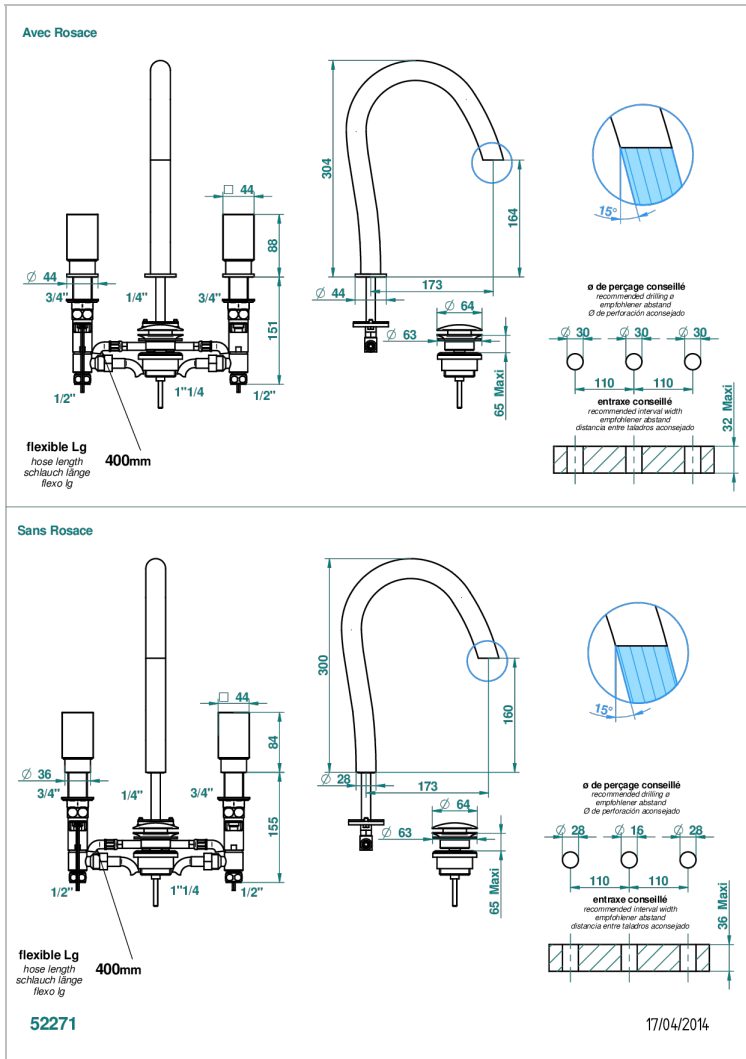

BEYOND CRYSTAL - RED CRYSTAL

U6H-151LED

Rim mounted 3-hole basin mixer with waste with LED lighting system

THG[®]
PARIS

CHARACTERISTIC

- Beyond Crystal - Red crystal
- Rim mounted 3-hole basin mixer with waste with LED lighting system

TECHNICAL SPECS

- Recommandé : 3 bars (max. 5 bars) - Advised : 43,5 psi (max. 72 psi)
- 8,3 l/min à 3 bars (2.2 gpm at 43.5 psi)

RELATED SKU'S

- Ref. G00-6801 Electronic card and inlet for LED lighting system
- Ref. G00-6802 Set of 2 remote controls for LED lighting system