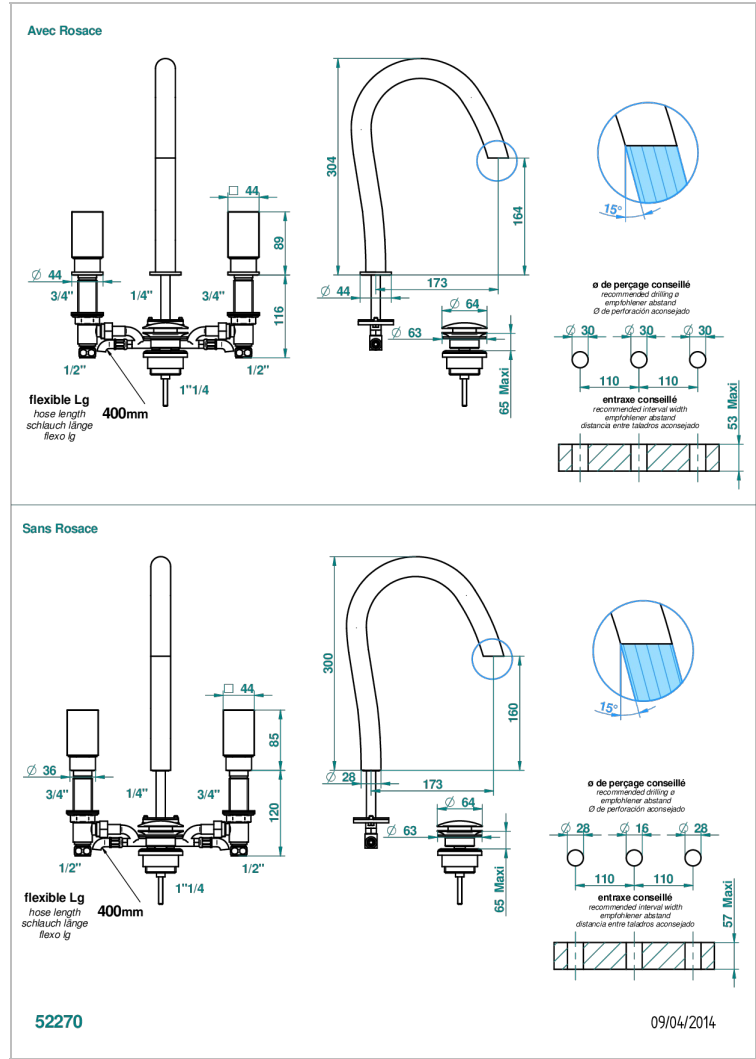

# BEYOND CRYSTAL - RED CRYSTAL

U6H-151/W

Rim mounted 3-hole basin mixer with waste - WRAS approved

## CHARACTERISTIC

- WRAS : 2109366