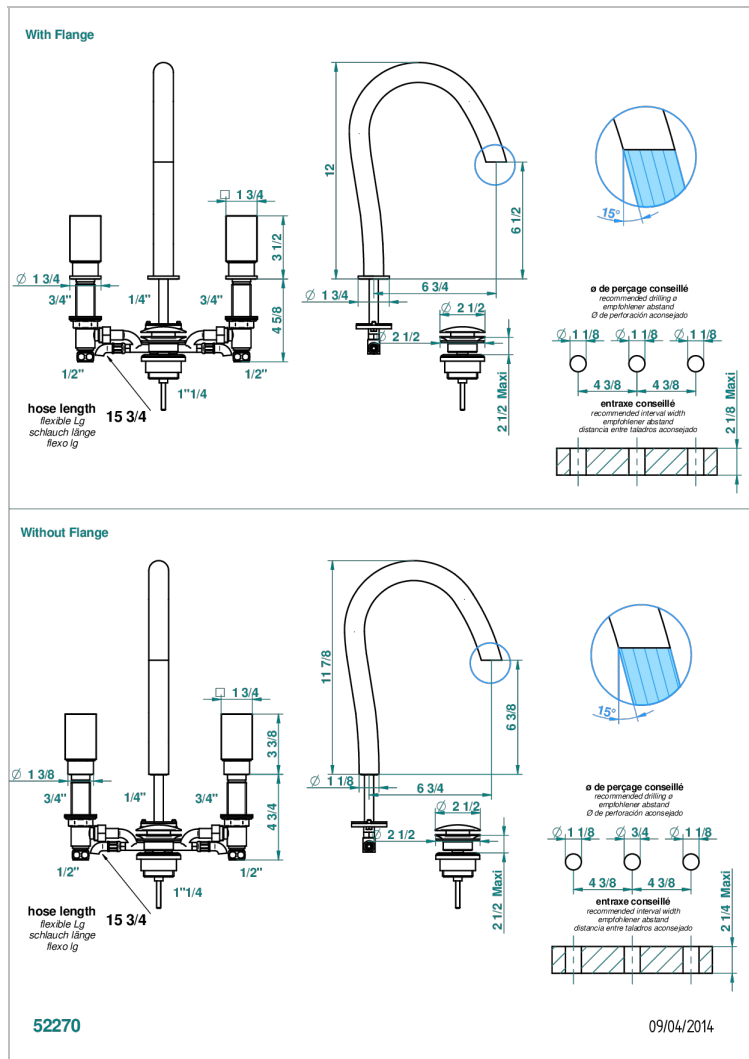

# BEYOND CRYSTAL - RED CRYSTAL

U6H-151/W

Rim mounted 3-hole basin mixer with waste - WRAS approved

THG  
PARIS

## CHARACTERISTIC

- WRAS : 2109366

## TECHNICAL SPECS

- Recommandé : 3 bars (max. 5 bars) - Advised : 43,5 psi (max. 72 psi)
- 8,3 l/min à 3 bars (2.2 gpm at 43.5 psi)