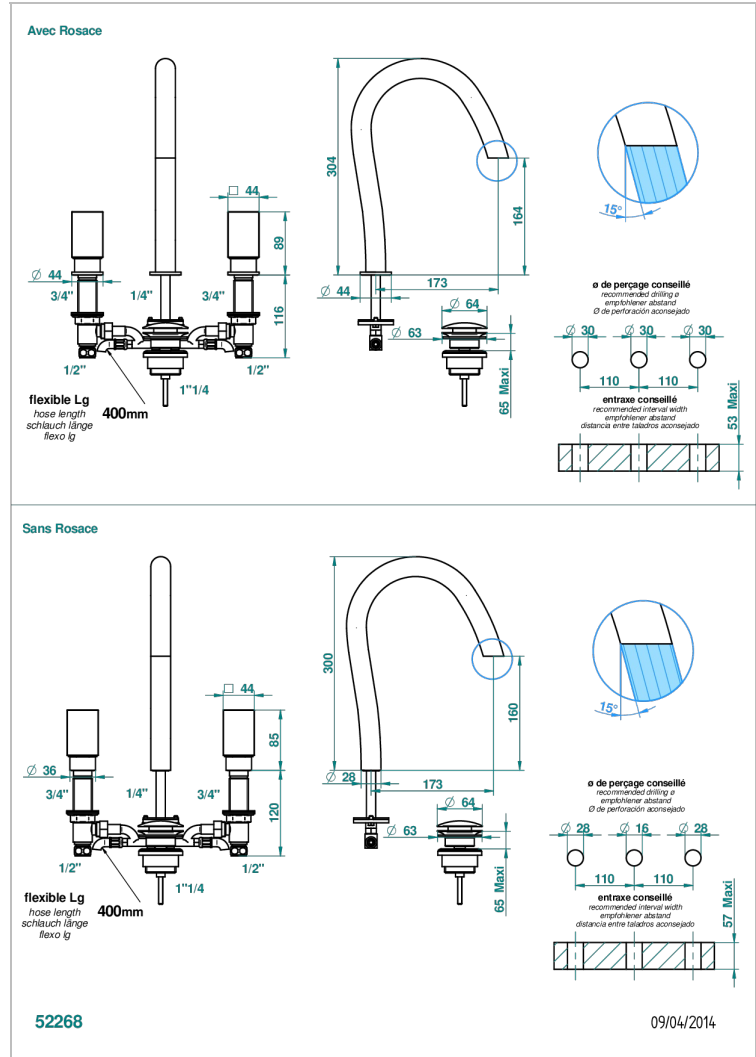

BEYOND CRYSTAL - CLEAR CRYSTAL

U6F-151/W

Rim mounted 3-hole basin mixer with waste - WRAS approved

CHARACTERISTIC

- WRAS : 2109366

TECHNICAL SPECS

- Recommandé : 3 bars (max. 5 bars) - Advised : 43,5 psi (max. 72 psi)
- 8,3 l/min à 3 bars (2.2 gpm at 43.5 psi)

STANDARDS

AVAILABLE FINITIONS

Antique nickel - H28
Black ceram - D30
Blush PVD - H62
Brass color PVD - H49
Brown bronze color PVD - F33
Gold color PVD - H52

Graphite PVD - H64
Matt Umber PVD - H67
Matt blush PVD - H60
Matt brass color PVD - H50
Matt brown bronze color PVD - F34
Matt chrome - C02