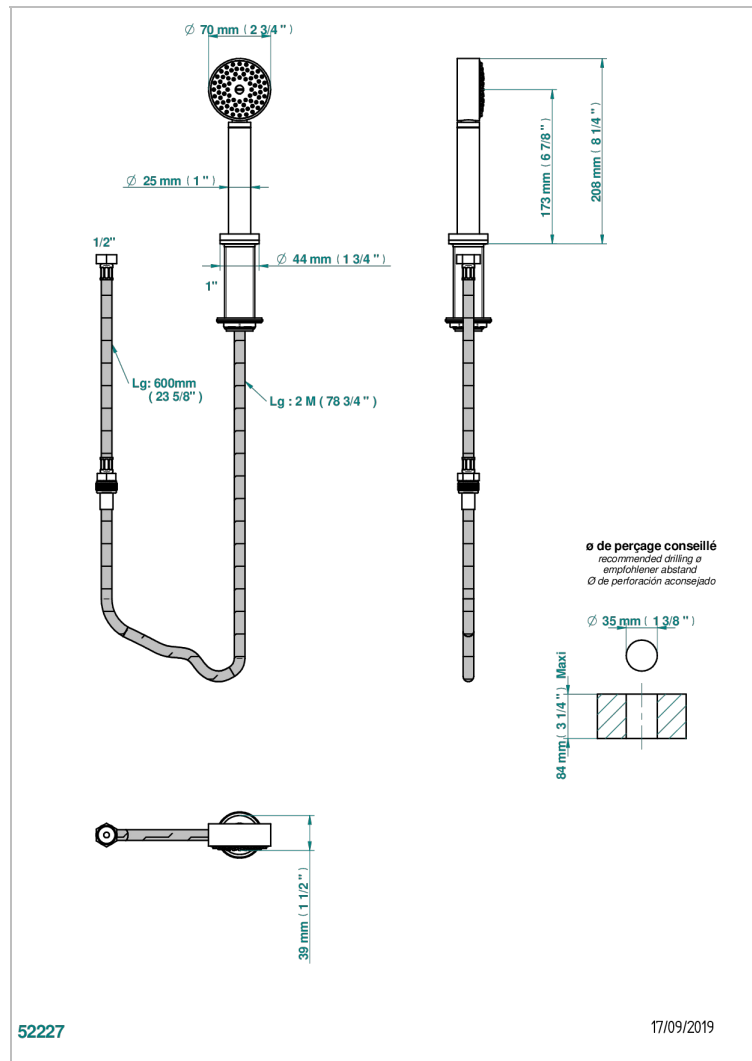

BEYOND CRYSTAL - BLUE CRYSTAL

U6K-60A

Deck mounted hand shower, with hose

CHARACTERISTIC

- ACS : 20ACCLY558

STANDARDS

TECHNICAL SPECS

- Recommandé : 3 bars (max. 5 bars) - Advised : 43,5 psi (max. 72 psi)
- 9,5 l/min à 3 bars (2.5 gpm at 43.5 psi)

AVAILABLE FINITIONS

Black ceram - D30
Blush PVD - H62
Brass color PVD - H49
Brown bronze color PVD - F33
Chrome polished - A02
Chrome polished / gold polished - G02

Gold color PVD - H52
Gold mat - F07
Gold polished - F01
Graphite PVD - H64
Matt Umber PVD - H67
Matt blush PVD - H60