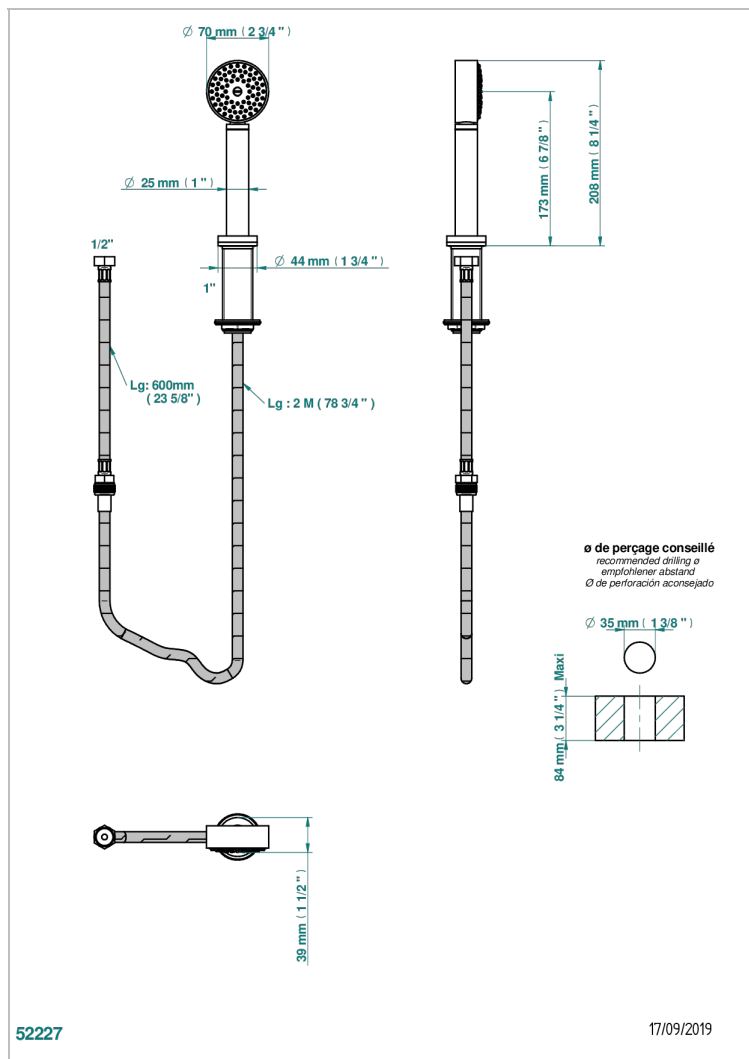

BEYOND CRYSTAL - CHAMPAGNE CRYSTAL

U6J-60A

Deck mounted hand shower, with hose

CHARACTERISTIC

- ACS : 20ACCLY558

STANDARDS

TECHNICAL SPECS

- Recommandé : 3 bars (max. 5 bars) - Advised : 43,5 psi (max. 72 psi)
- 9,5 l/min à 3 bars (2.5 gpm at 43.5 psi)

AVAILABLE FINITIONS

Black ceram - D30
Blush PVD - H62
Brass color PVD - H49
Brown bronze color PVD - F33
Chrome polished - A02
Chrome polished / gold polished - G02

Gold color PVD - H52
Gold mat - F07
Gold polished - F01
Graphite PVD - H64
Matt Umber PVD - H67
Matt blush PVD - H60