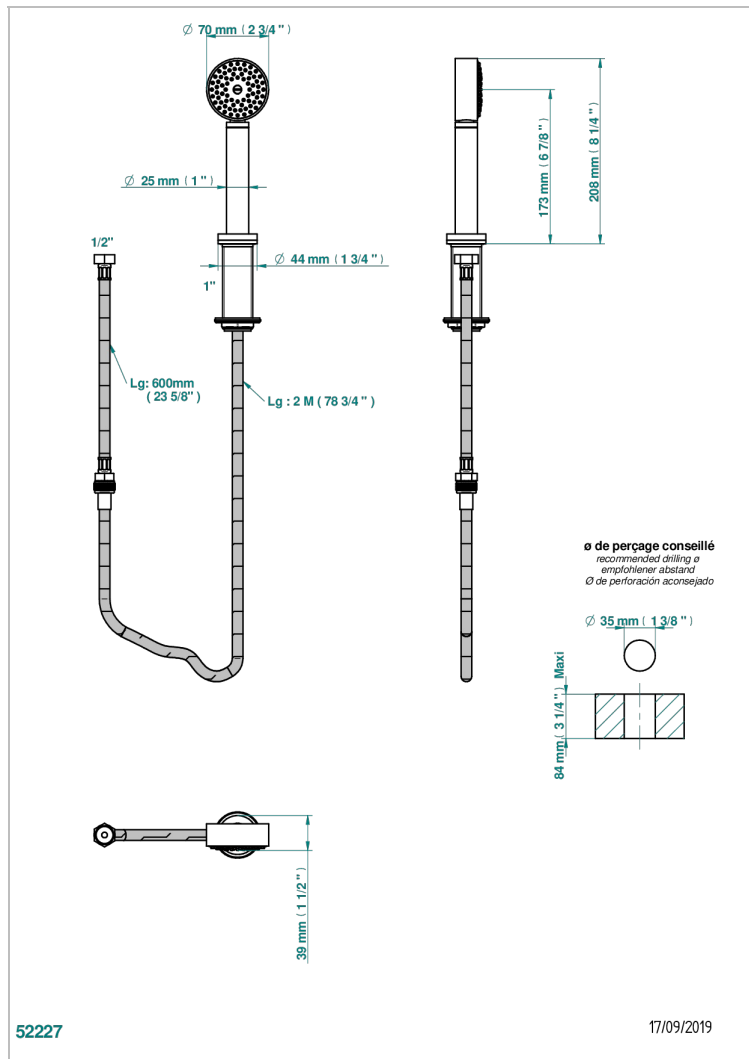

BEYOND CRYSTAL - CHAMPAGNE CRYSTAL

U6J-60A

Rim mounted stylised handshower, 2 m hose and angle rest

CHARACTERISTIC

- ACS : 20ACCLY558

TECHNICAL SPECS

- Recommandé : 3 bars (max. 5 bars) - Advised : 43,5 psi (max. 72 psi)
- 9,5 l/min à 3 bars (2.5 gpm at 43.5 psi)

STANDARDS

AVAILABLE FINITIONS

Antique nickel - H28
Black ceram - D30
Blush PVD - H62
Brass color PVD - H49
Brown bronze color PVD - F33
Gold color PVD - H52

Graphite PVD - H64
Matt Umber PVD - H67
Matt blush PVD - H60
Matt brass color PVD - H50
Matt brown bronze color PVD - F34
Matt chrome - C02