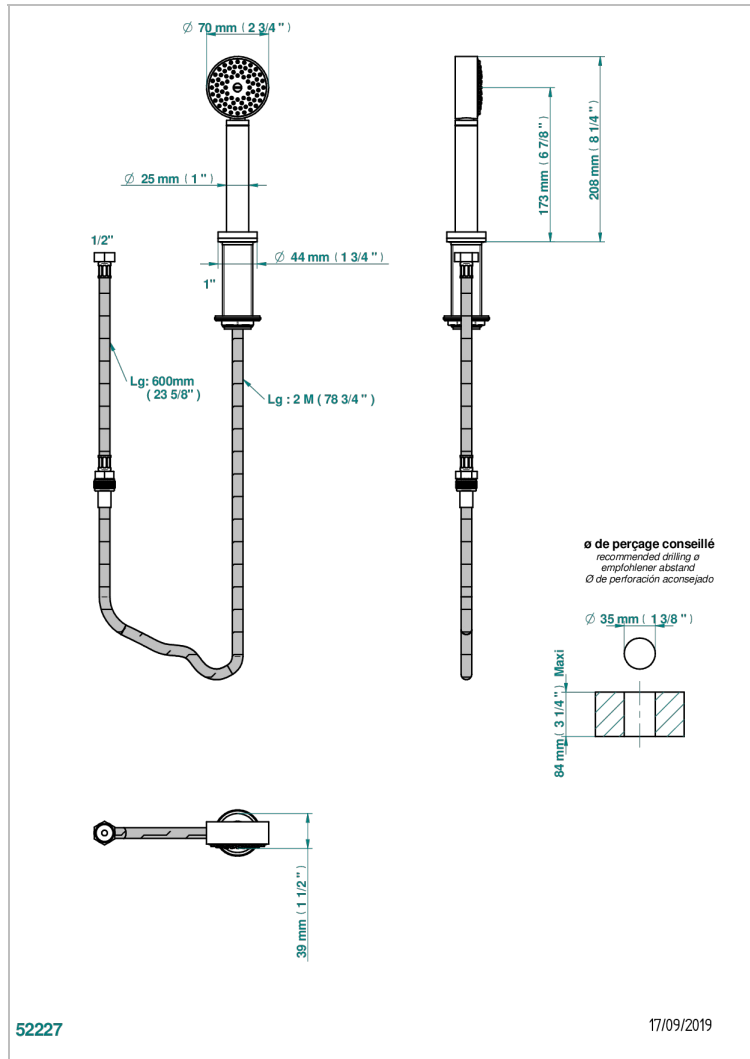

# BEYOND CRYSTAL - RED CRYSTAL

U6H-60A

Deck mounted hand shower, with hose

## CHARACTERISTIC

- ACS : 20ACCLY558

## TECHNICAL SPECS

- Recommandé : 3 bars (max. 5 bars) - Advised : 43,5 psi (max. 72 psi)
- 9,5 l/min à 3 bars (2.5 gpm at 43.5 psi)