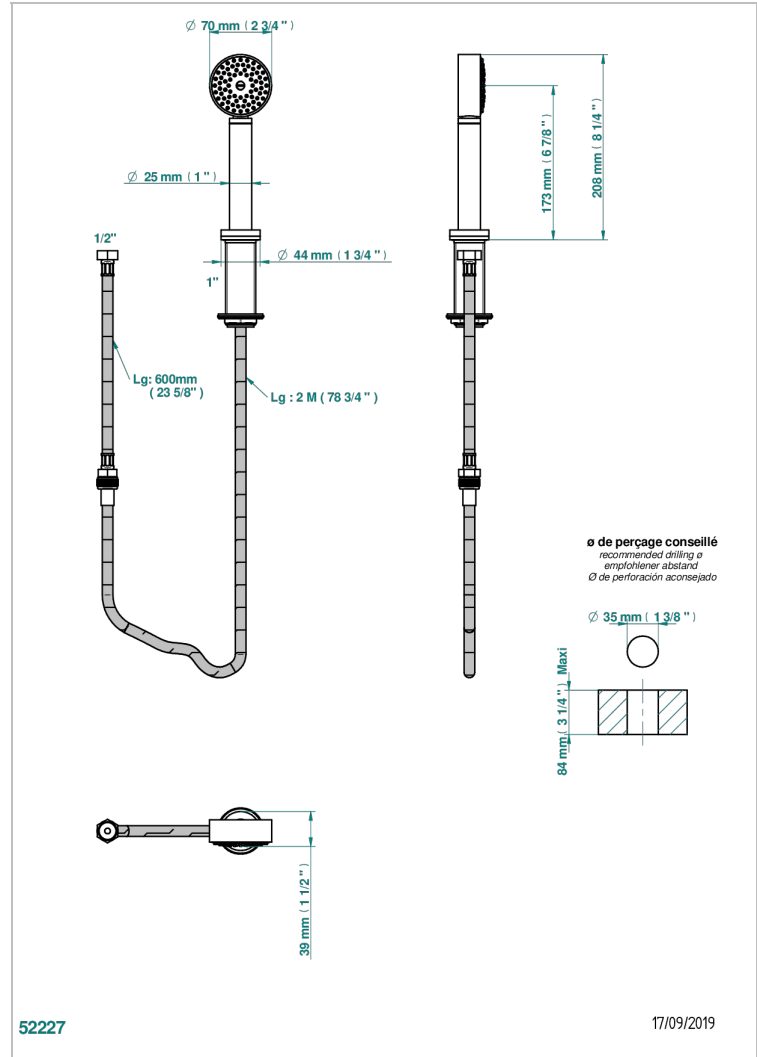

BEYOND CRYSTAL - RED CRYSTAL

U6H-60A

Rim mounted stylised handshower, 2 m hose and angle rest

CHARACTERISTIC

- ACS : 20ACCLY558

STANDARDS

TECHNICAL SPECS

- Recommandé : 3 bars (max. 5 bars) - Advised : 43,5 psi (max. 72 psi)
- 9,5 l/min à 3 bars (2.5 gpm at 43.5 psi)

AVAILABLE FINITIONS

Antique nickel - H28
Black ceram - D30
Blush PVD - H62
Brass color PVD - H49
Brown bronze color PVD - F33
Gold color PVD - H52

Graphite PVD - H64
Matt Umber PVD - H67
Matt blush PVD - H60
Matt brass color PVD - H50
Matt brown bronze color PVD - F34
Matt chrome - C02