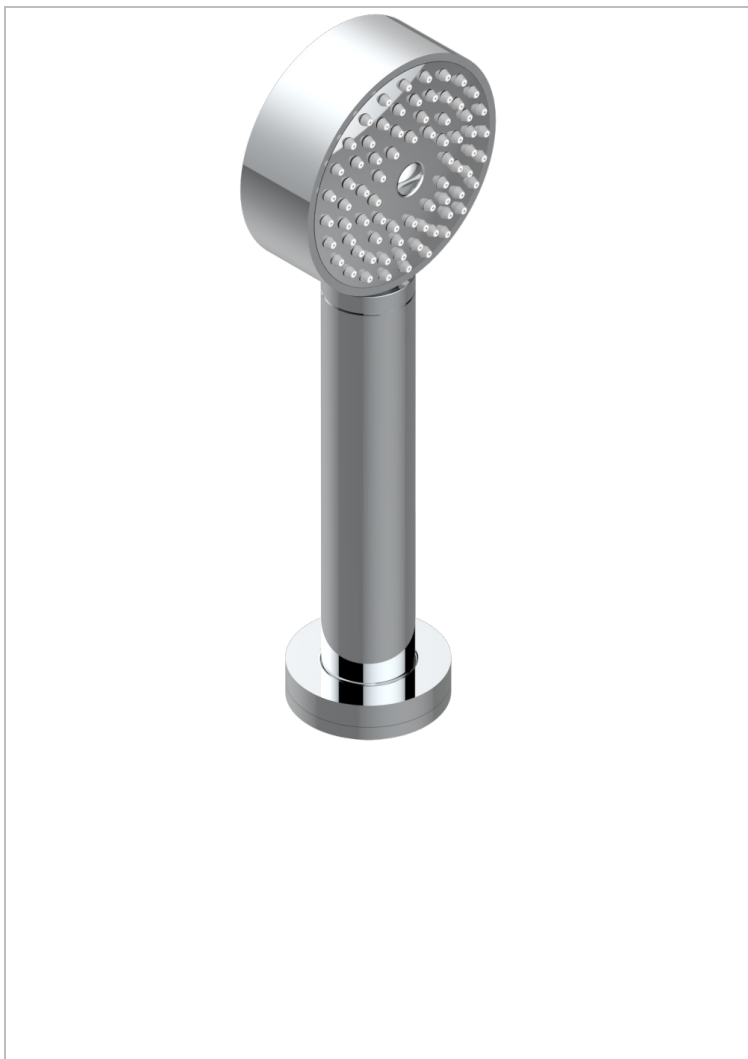

BEYOND CRYSTAL - CLEAR CRYSTAL

U6F-60A

Deck mounted hand shower, with hose

CHARACTERISTIC

- ACS : 20ACCLY558

STANDARDS

TECHNICAL SPECS

- Recommandé : 3 bars (max. 5 bars) - Advised : 43,5 psi (max. 72 psi)
- 9,5 l/min à 3 bars (2.5 gpm at 43.5 psi)

AVAILABLE FINITIONS

Black ceram - D30
Blush PVD - H62
Brass color PVD - H49
Brown bronze color PVD - F33
Chrome polished - A02
Chrome polished / gold polished - G02

Gold color PVD - H52
Gold mat - F07
Gold polished - F01
Graphite PVD - H64
Matt Umber PVD - H67
Matt blush PVD - H60

Matt brass color PVD - H50
Matt brown bronze color PVD - F34
Matt chrome (American satin) - C02
Matt gold color PVD - H53
Matt graphite PVD - H65
Matt nickel color PVD - H56

Nickel antique / Sovereign - H28
Nickel color PVD - H55
Soft gold - F30
Soft matt gold - F31
Umber PVD - H66