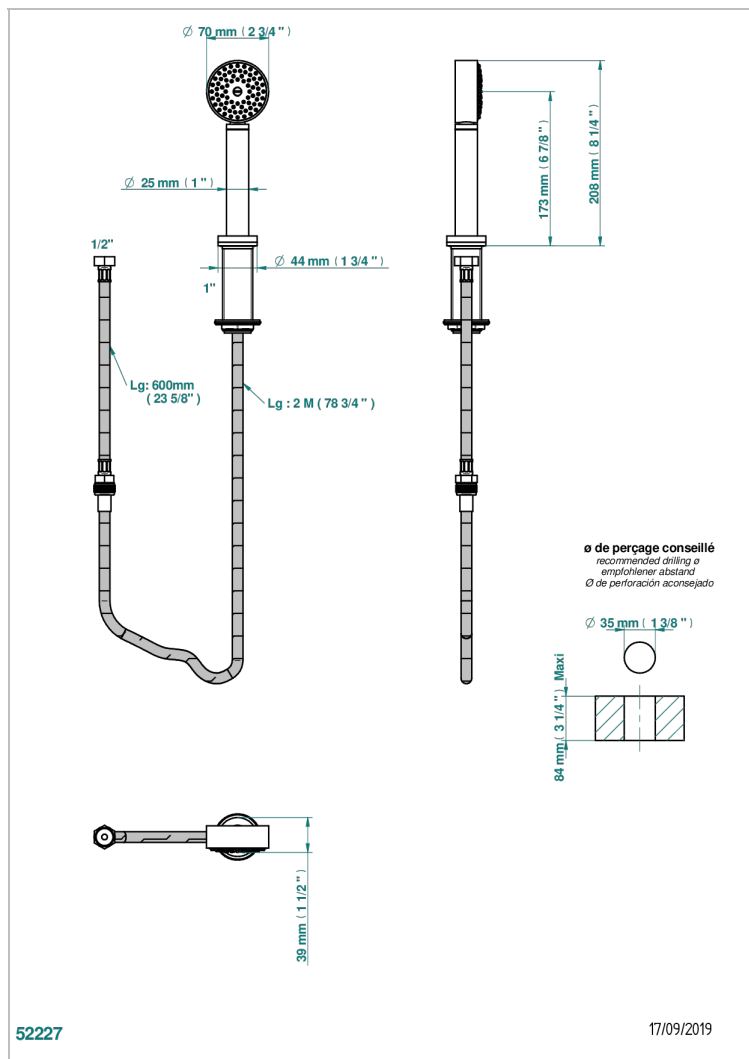

BEYOND CRYSTAL - CLEAR CRYSTAL

U6F-60A

Deck mounted hand shower, with hose

CHARACTERISTIC

- ACS : 20ACCLY558

STANDARDS

TECHNICAL SPECS

- Recommandé : 3 bars (max. 5 bars) - Advised : 43,5 psi (max. 72 psi)
- 9,5 l/min à 3 bars (2.5 gpm at 43.5 psi)

AVAILABLE FINITIONS

Black ceram - D30
Blush PVD - H62
Brass color PVD - H49
Brown bronze color PVD - F33
Chrome polished - A02
Chrome polished / gold polished - G02

Gold color PVD - H52
Gold mat - F07
Gold polished - F01
Graphite PVD - H64
Matt Umber PVD - H67
Matt blush PVD - H60