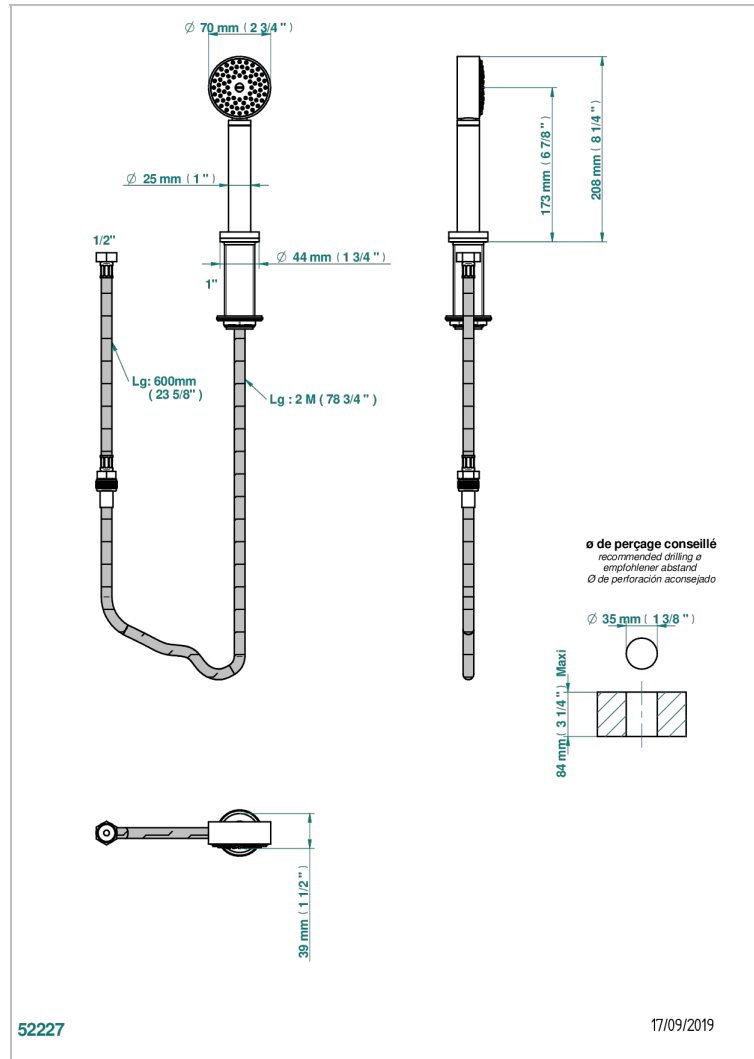

METAMORPHOSE WHITE CERAMIC

G6E-60A

Deck mounted hand shower, with hose

CHARACTERISTIC

- ACS : 20ACCLY558

STANDARDS

TECHNICAL SPECS

- Recommandé : 3 bars (max. 5 bars) - Advised : 43,5 psi (max. 72 psi)
- 9,5 l/min à 3 bars (2.5 gpm at 43.5 psi)