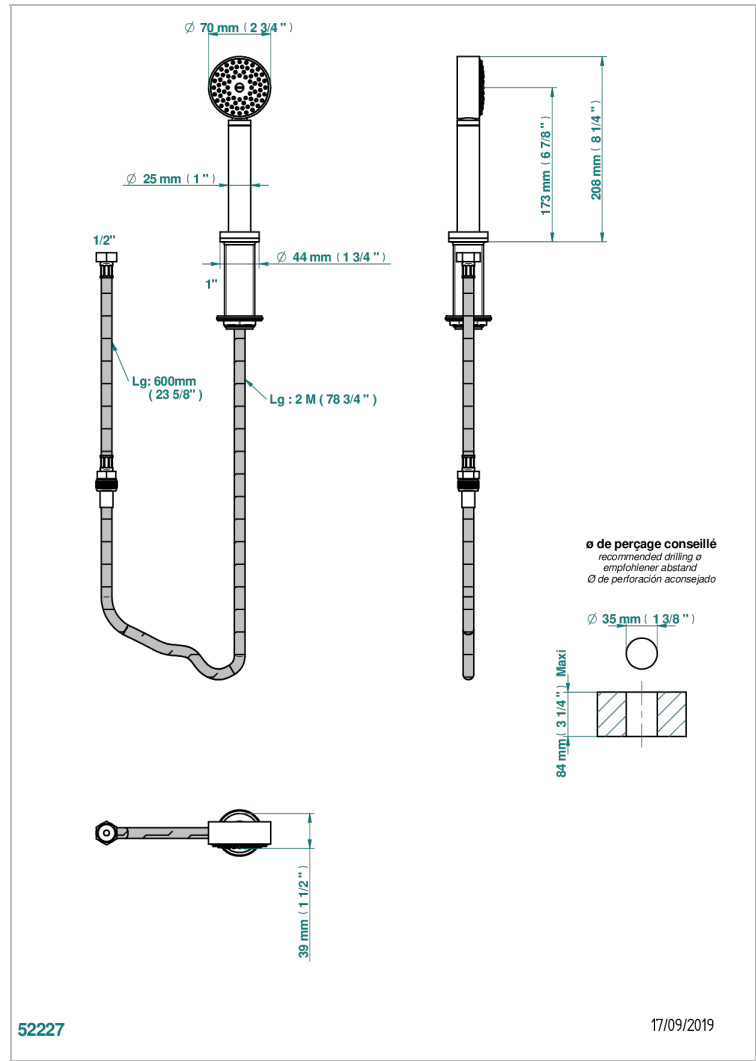

METAMORPHOSE BLACK CERAMIC

G6D-60A

Deck mounted hand shower, with hose

CHARACTERISTIC

- ACS : 20ACCLY558

TECHNICAL SPECS

- Recommandé : 3 bars (max. 5 bars) - Advised : 43,5 psi (max. 72 psi)
- 9,5 l/min à 3 bars (2.5 gpm at 43.5 psi)

STANDARDS

AVAILABLE FINITIONS

Black ceram - D30
Blush PVD - H62
Brass color PVD - H49
Brown bronze color PVD - F33
Chrome polished - A02
Copper antique matt, coated - H07

Gold color PVD - H52
Gold mat - F07
Gold polished - F01
Graphite PVD - H64
Light coated bronze - D01
Matt Umber PVD - H67

Matt blush PVD - H60
Matt brass color PVD - H50
Matt brown bronze color PVD - F34
Matt chrome (American satin) - C02
Matt gold color PVD - H53
Matt graphite PVD - H65

Matt nickel (American satin) - C01
Matt nickel color PVD - H56
Nickel antique / Sovereign - H28
Nickel color PVD - H55
Nickel polished - B01
Soft gold - F30