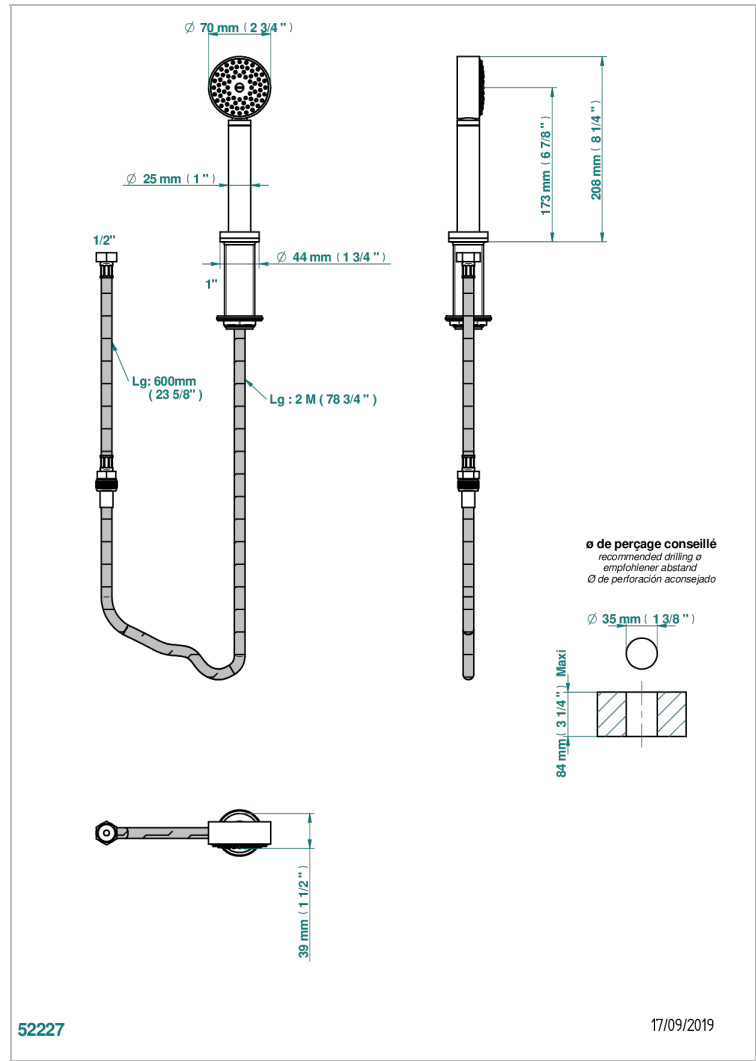

METAMORPHOSE CARBON

G6C-60A

Deck mounted hand shower, with hose

CHARACTERISTIC

- ACS : 20ACCLY558

TECHNICAL SPECS

- Recommandé : 3 bars (max. 5 bars) - Advised : 43,5 psi (max. 72 psi)
- 9,5 l/min à 3 bars (2.5 gpm at 43.5 psi)

STANDARDS

AVAILABLE FINITIONS

- Black ceram - D30
- Blush PVD - H62
- Brass color PVD - H49
- Brown bronze color PVD - F33
- Chrome polished - A02
- Copper antique matt, coated - H07

- Gold color PVD - H52
- Gold mat - F07
- Gold polished - F01
- Graphite PVD - H64
- Light coated bronze - D01
- Matt Umber PVD - H67

- Matt blush PVD - H60
- Matt brass color PVD - H50
- Matt brown bronze color PVD - F34
- Matt chrome (American satin) - C02
- Matt gold color PVD - H53
- Matt graphite PVD - H65

- Matt nickel (American satin) - C01
- Matt nickel color PVD - H56
- Nickel antique / Sovereign - H28
- Nickel color PVD - H55
- Nickel polished - B01
- Soft gold - F30

- Soft matt gold - F31
- Umber PVD - H66