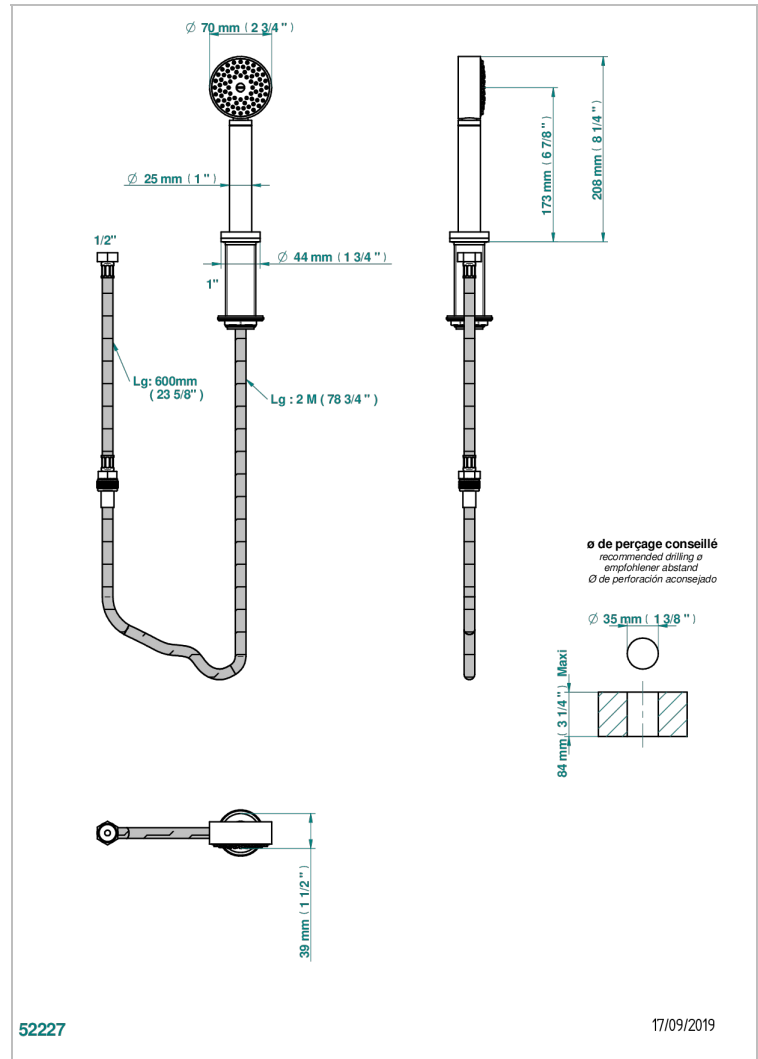

METAMORPHOSE WITH LEVER HANDLES

G6B-60A

Deck mounted hand shower, with hose

CHARACTERISTIC

- ACS : 20ACCLY558

TECHNICAL SPECS

- Recommandé : 3 bars (max. 5 bars) - Advised : 43,5 psi (max. 72 psi)
- 9,5 l/min à 3 bars (2.5 gpm at 43.5 psi)

STANDARDS

AVAILABLE FINITIONS

Black ceram - D30
Blush PVD - H62
Brass color PVD - H49
Brown bronze color PVD - F33
Chrome polished - A02
Copper antique matt, coated - H07

Gold color PVD - H52
Gold mat - F07
Gold polished - F01
Graphite PVD - H64
Light coated bronze - D01
Matt Umber PVD - H67