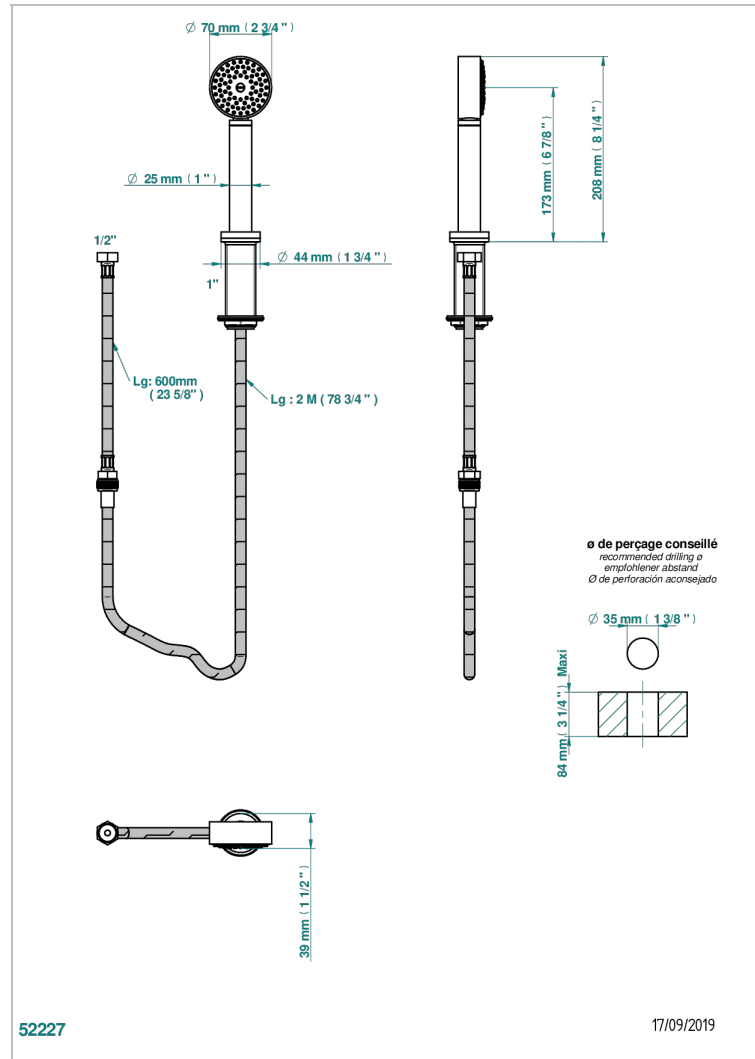

METAMORPHOSE

G6A-60A

Deck mounted hand shower, with hose

CHARACTERISTIC

- ACS : 20ACCLY558

STANDARDS

TECHNICAL SPECS

- Recommandé : 3 bars (max. 5 bars) - Advised : 43,5 psi (max. 72 psi)
- 9,5 l/min à 3 bars (2.5 gpm at 43.5 psi)