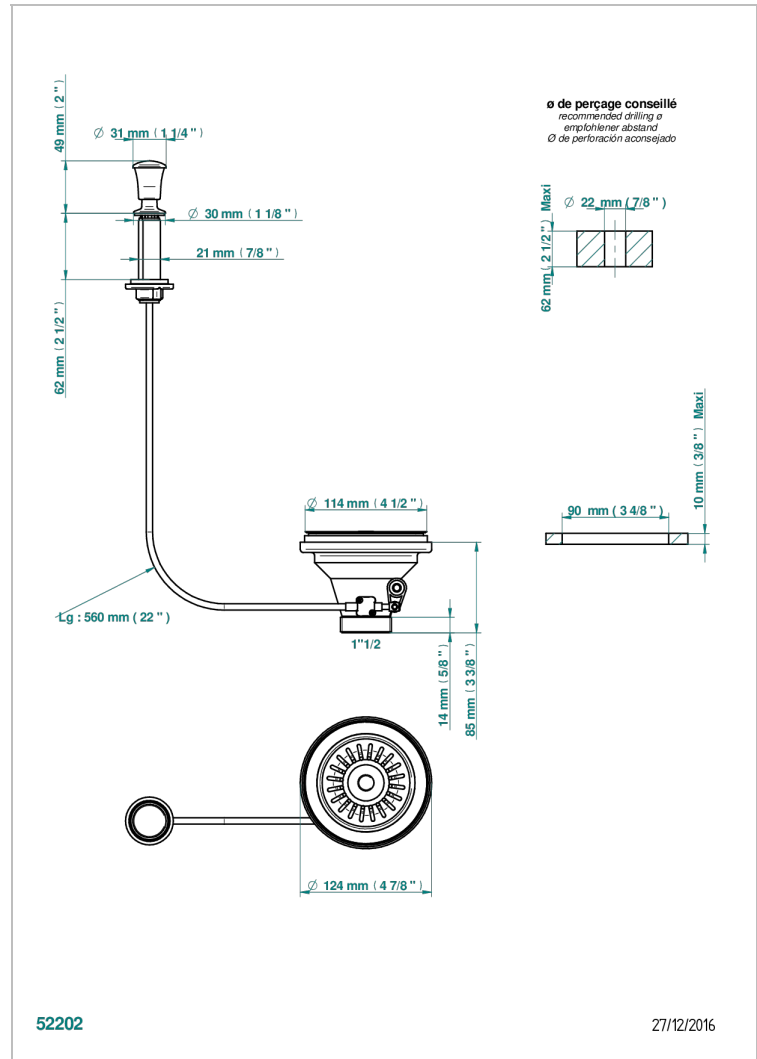

# GRAND CENTRAL WHITE ONYX WITH LEVER HANDLES

U9S-364

Sink basket strainer waste, Ø 115 mm

## CHARACTERISTIC

- Grand central White Onyx with lever handles
- Sink basket strainer waste, Ø 115 mm

## AVAILABLE FINITIONS

Antique nickel - H28  
Lacquered light bronze - D01  
Matt chrome - C02  
Matt gold - F07  
Matt nickel (color finish) - C01  
Polished chrome (color finish) - A02

Polished gold (color finish) - F01  
Polished nickel - B01  
Soft gold - F30  
Soft matt gold - F31