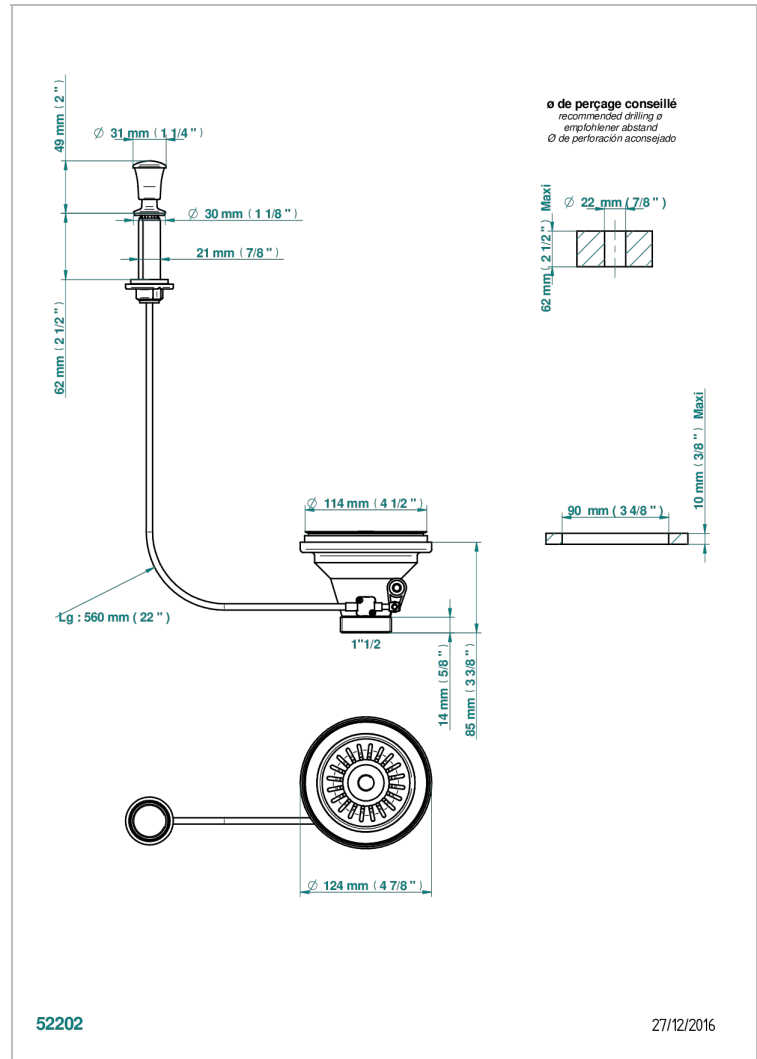

GRAND CENTRAL WHITE ONYX WITH LEVER HANDLES

U9S-364

Sink basket strainer waste, Ø 115 mm

EIGENSCHAFTEN

- Grand central White Onyx with lever handles
- Sink basket strainer waste, Ø 115 mm

VERFÜGBARE OBERFLÄCHEN

Altnickel - H28
Blassgold - F30
Blassgold matt unlackiert - F31
Bronze hell - D01
Chrom - A02
Chrom matt - C02

Gold - F01
Gold matt - F07
Nickel matt - C01
Silbernickel - B01