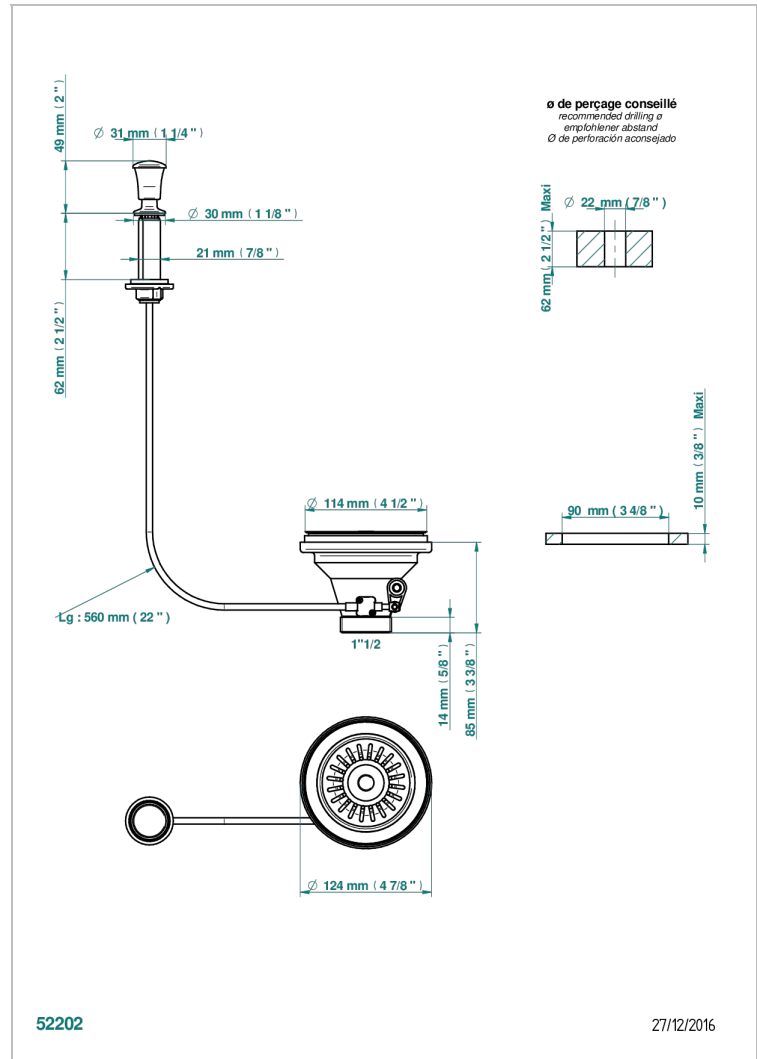

GRAND CENTRAL WHITE ONYX WITH LEVER HANDLES

U9S-364

Sink basket strainer waste, Ø 115 mm

CHARACTERISTIC

- Grand central White Onyx with lever handles
- Sink basket strainer waste, Ø 115 mm

AVAILABLE FINITIONS

Antique nickel - H28
Lacquered light bronze - D01
Matt chrome - C02
Matt gold - F07
Matt nickel (color finish) - C01
Polished chrome (color finish) - A02

Polished gold (color finish) - F01
Polished nickel - B01
Soft gold - F30
Soft matt gold - F31