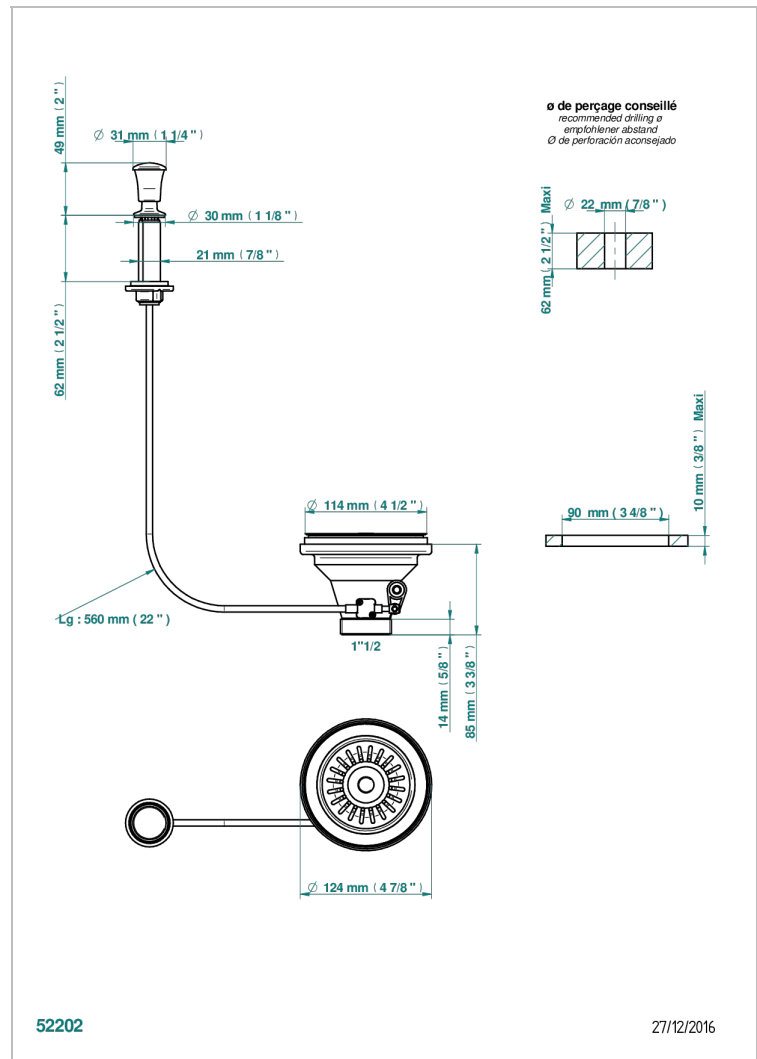

GRAND CENTRAL WHITE ONYX WITH LEVER HANDLES

U9S-364

Sink basket strainer waste, Ø 115 mm

EIGENSCHAFTEN

- Grand central White Onyx with lever handles
- Sink basket strainer waste, Ø 115 mm

VERFÜGBARE OBERFLÄCHEN

Altnickel - H28
Blassgold - F30
Blassgold matt unlackiert - F31
Bronze hell - D01
Chrom - A02
Chrom matt - C02

Gold - F01
Gold matt - F07
Nickel matt - C01
Silbernickel - B01