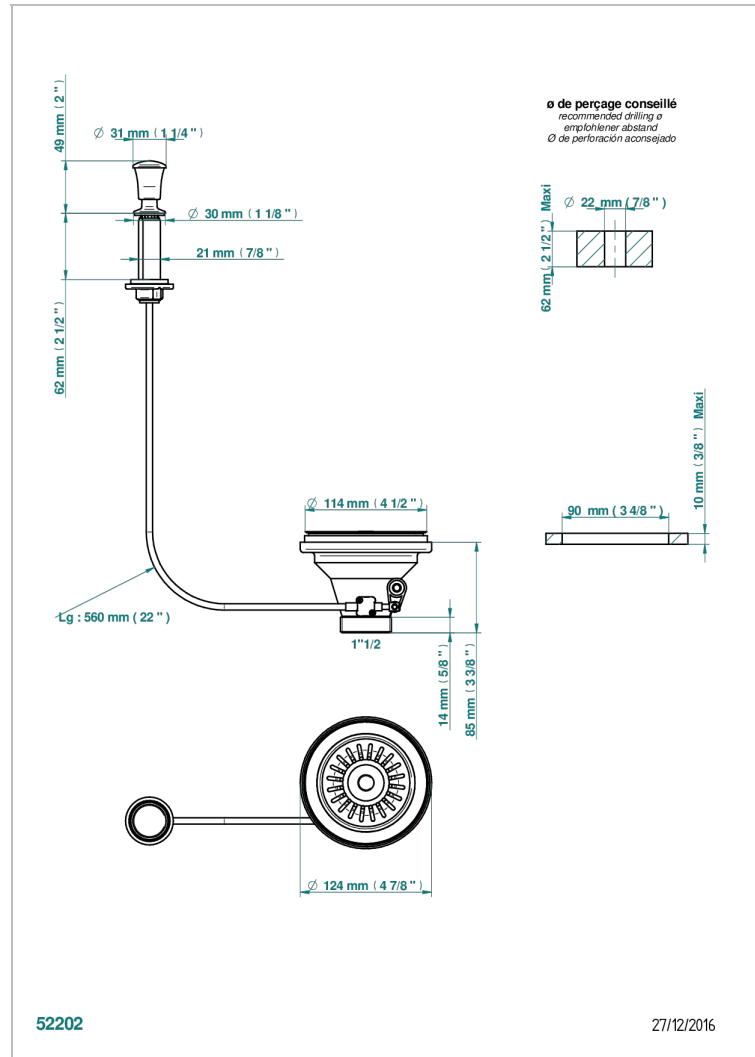

GRAND CENTRAL WHITE ONYX

U9R-364

Sink basket strainer waste, Ø 115 mm

THG[®]
PARIS

CHARACTERISTIC

- Grand central White Onyx
- Sink basket strainer waste, Ø 115 mm

AVAILABLE FINITIONS

Antique nickel - H28
Lacquered light bronze - D01
Matt chrome - C02
Matt gold - F07
Matt nickel (color finish) - C01
Polished chrome (color finish) - A02

Polished gold (color finish) - F01
Polished nickel - B01
Soft gold - F30
Soft matt gold - F31