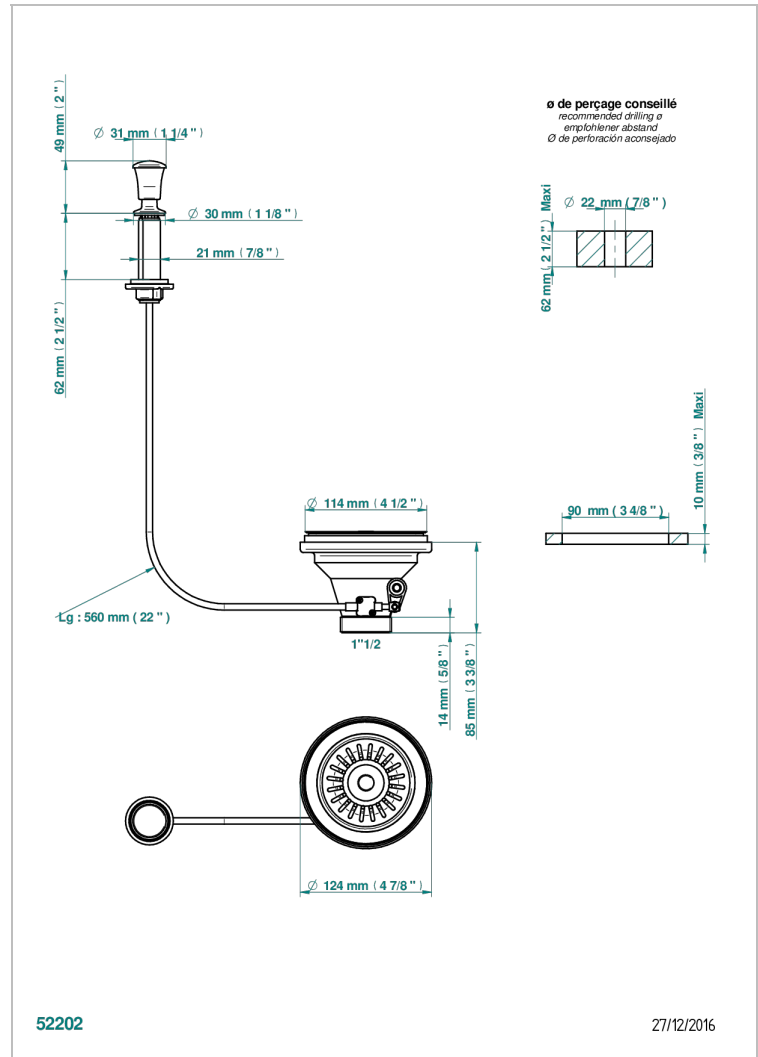

GRAND CENTRAL BLACK ONYX WITH LEVER

U9N-364

Sink basket strainer waste, Ø 115 mm

THG[®]
PARIS

EIGENSCHAFTEN

- Grand central Black Onyx with lever
- Sink basket strainer waste, Ø 115 mm

VERFÜGBARE OBERFLÄCHEN

Altnickel - H28
Blassgold - F30
Blassgold matt unlackiert - F31
Bronze hell - D01
Chrom - A02
Chrom matt - C02

Gold - F01
Gold matt - F07
Nickel matt - C01
Silbernickel - B01