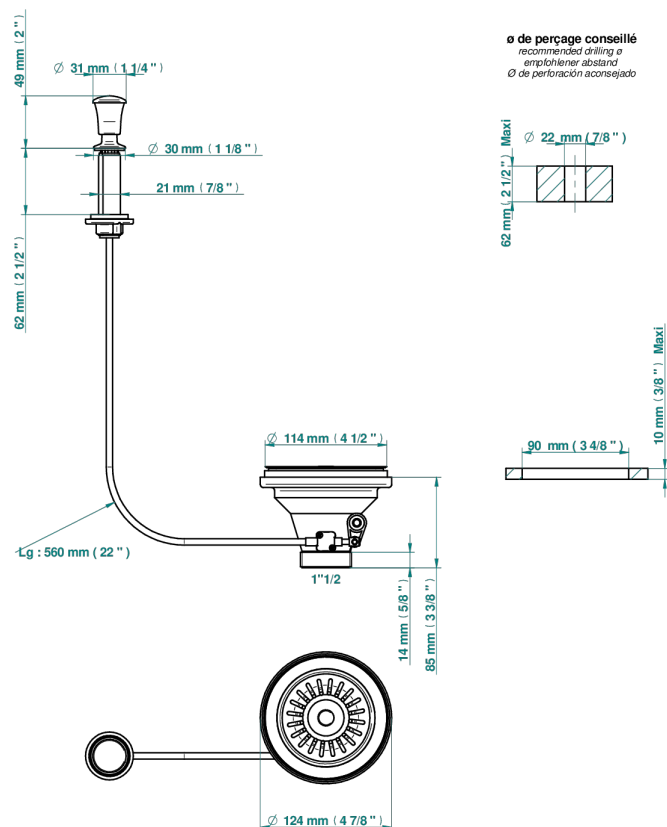

GRAND CENTRAL BLACK ONYX WITH LEVER

U9N-364

Sink basket strainer waste, Ø 115 mm

52202

27/12/2016

CHARACTERISTIC

- Grand central Black Onyx with lever
- Sink basket strainer waste, Ø 115 mm

AVAILABLE FINITIONS

Antique nickel - H28
Lacquered light bronze - D01
Matt chrome - C02
Matt gold - F07
Matt nickel (color finish) - C01
Polished chrome (color finish) - A02

Polished gold (color finish) - F01
Polished nickel - B01
Soft gold - F30
Soft matt gold - F31