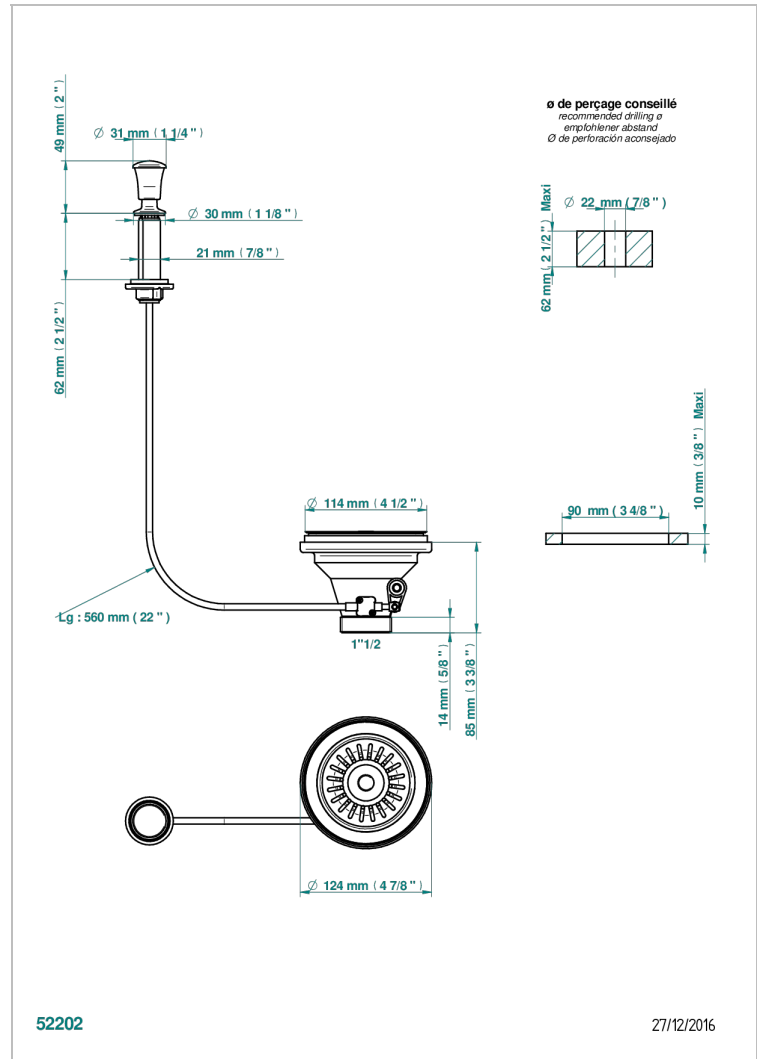

GRAND CENTRAL BLACK ONYX WITH LEVER

U9N-364

Sink basket strainer waste, Ø 115 mm

EIGENSCHAFTEN

- Grand central Black Onyx with lever
- Sink basket strainer waste, Ø 115 mm

VERFÜGBARE OBERFLÄCHEN

Altnickel - H28
Blassgold - F30
Blassgold matt unlackiert - F31
Bronze hell - D01
Chrom - A02
Chrom matt - C02

Gold - F01
Gold matt - F07
Nickel matt - C01
Silbernickel - B01