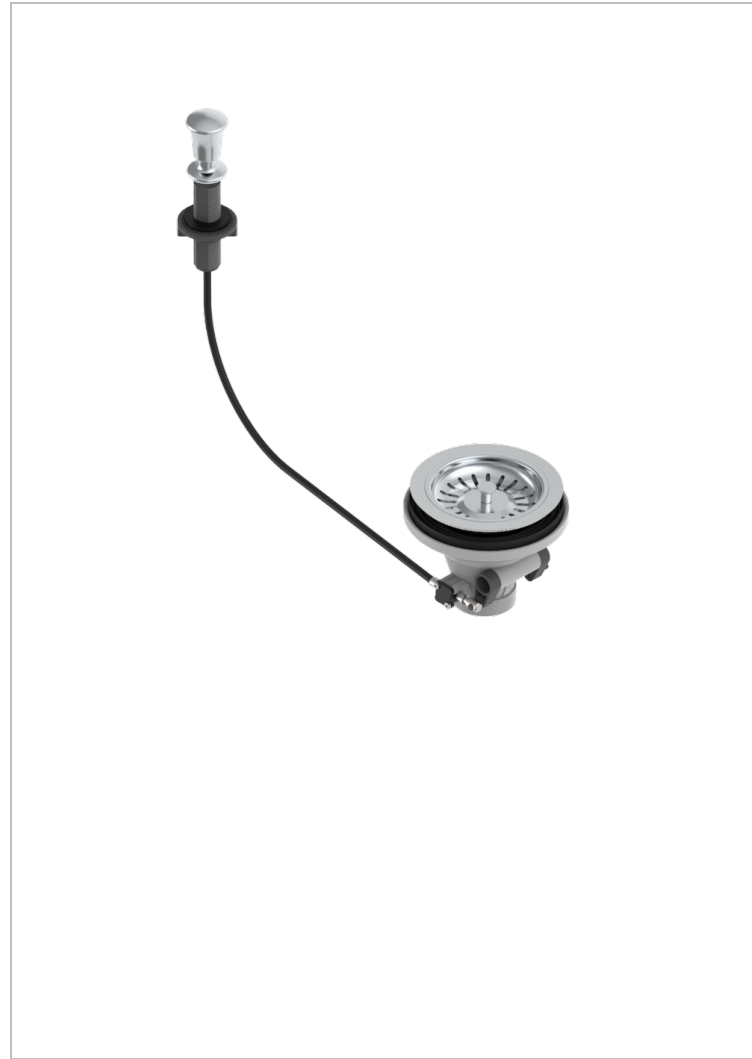

GRAND CENTRAL BLACK ONYX

U9M-364

Sink basket strainer waste, Ø 115 mm

THG[®]
PARIS

CHARACTERISTIC

- Grand central Black Onyx
- Sink basket strainer waste, Ø 115 mm

AVAILABLE FINITIONS

- Antique nickel - H28
- Lacquered light bronze - D01
- Matt chrome - C02
- Matt gold - F07
- Matt nickel (color finish) - C01
- Polished chrome (color finish) - A02

- Polished gold (color finish) - F01
- Polished nickel - B01
- Soft gold - F30
- Soft matt gold - F31