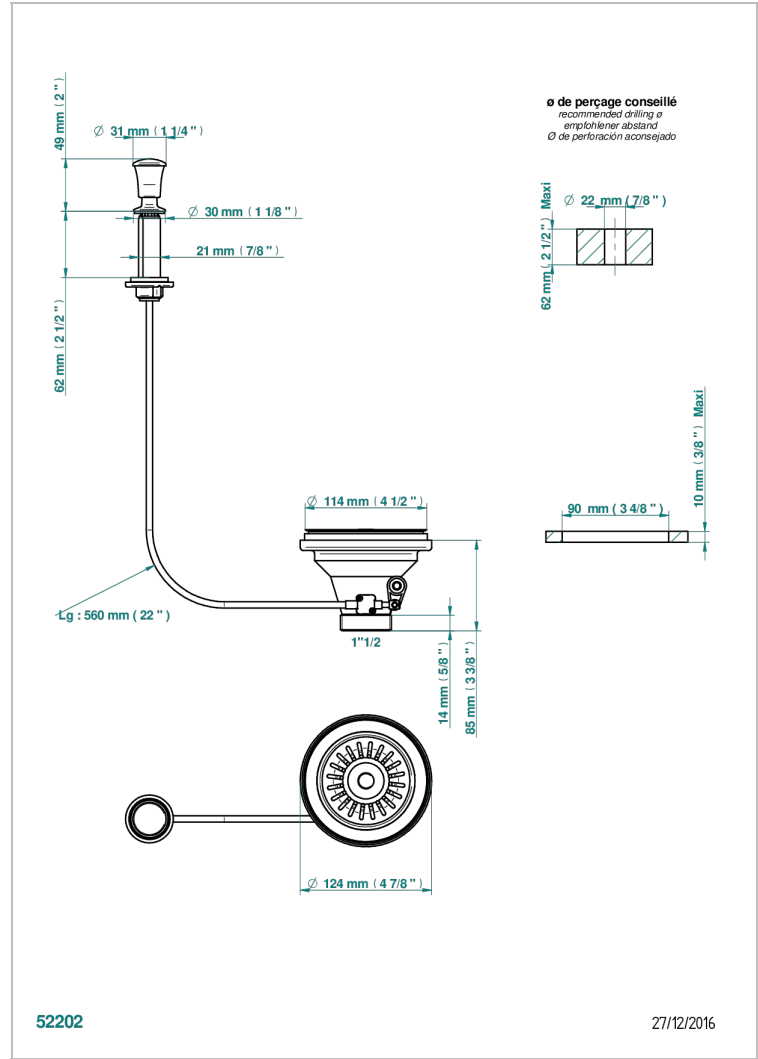

GRAND CENTRAL BLACK ONYX

U9M-364

Sink basket strainer waste, Ø 115 mm

THG[®]
PARIS

CHARACTERISTIC

- Grand central Black Onyx
- Sink basket strainer waste, Ø 115 mm

AVAILABLE FINITIONS

- Antique nickel - H28
- Lacquered light bronze - D01
- Matt chrome - C02
- Matt gold - F07
- Matt nickel (color finish) - C01
- Polished chrome (color finish) - A02

- Polished gold (color finish) - F01
- Polished nickel - B01
- Soft gold - F30
- Soft matt gold - F31