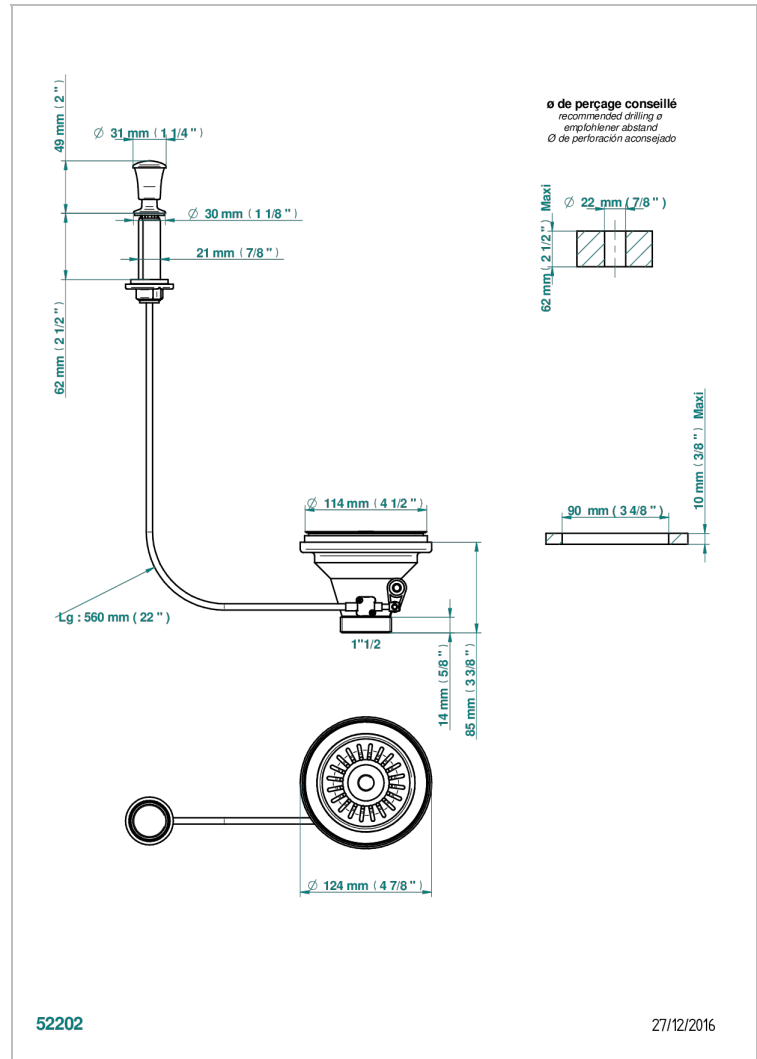

GRAND CENTRAL METAL WITH LEVER

U9L-364

Sink basket strainer waste, Ø 115 mm

THG[®]
PARIS

CHARACTERISTIC

- Grand central Metal with lever
- Sink basket strainer waste, Ø 115 mm

AVAILABLE FINITIONS

Antique nickel - H28
Lacquered light bronze - D01
Matt chrome - C02
Matt gold - F07
Matt nickel (color finish) - C01
Polished chrome (color finish) - A02

Polished gold (color finish) - F01
Polished nickel - B01
Soft gold - F30
Soft matt gold - F31