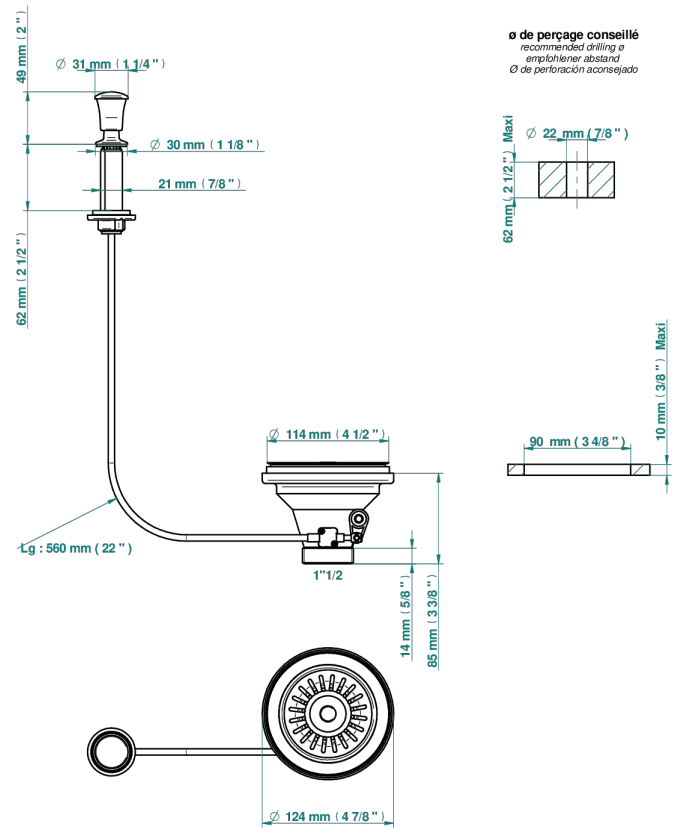

GRAND CENTRAL METAL WITH LEVER

U9L-364

Sink basket strainer waste, Ø 115 mm

THG[®]
PARIS

52202

27/12/2016

CHARACTERISTIC

- Grand central Metal with lever
- Sink basket strainer waste, Ø 115 mm

AVAILABLE FINITIONS

Antique nickel - H28
Lacquered light bronze - D01
Matt chrome - C02
Matt gold - F07
Matt nickel (color finish) - C01
Polished chrome (color finish) - A02

Polished gold (color finish) - F01
Polished nickel - B01
Soft gold - F30
Soft matt gold - F31