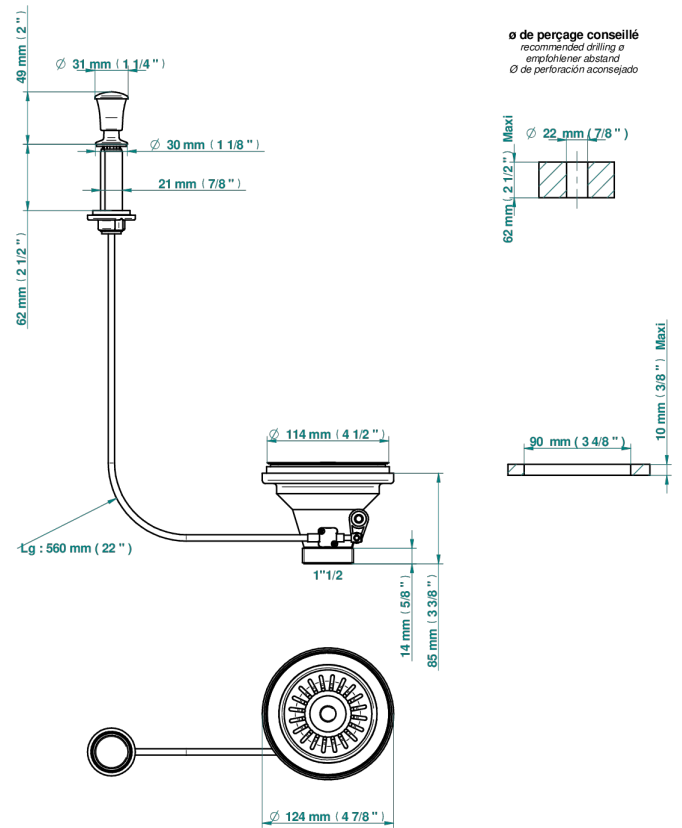

GRAND CENTRAL METAL WITH LEVER

U9L-364

Sink basket strainer waste, Ø 115 mm

THG[®]
PARIS

CHARACTERISTIC

- Grand central Metal with lever
- Sink basket strainer waste, Ø 115 mm

AVAILABLE FINITIONS

Antique nickel - H28
Lacquered light bronze - D01
Matt chrome - C02
Matt gold - F07
Matt nickel (color finish) - C01
Polished chrome (color finish) - A02

Polished gold (color finish) - F01
Polished nickel - B01
Soft gold - F30
Soft matt gold - F31