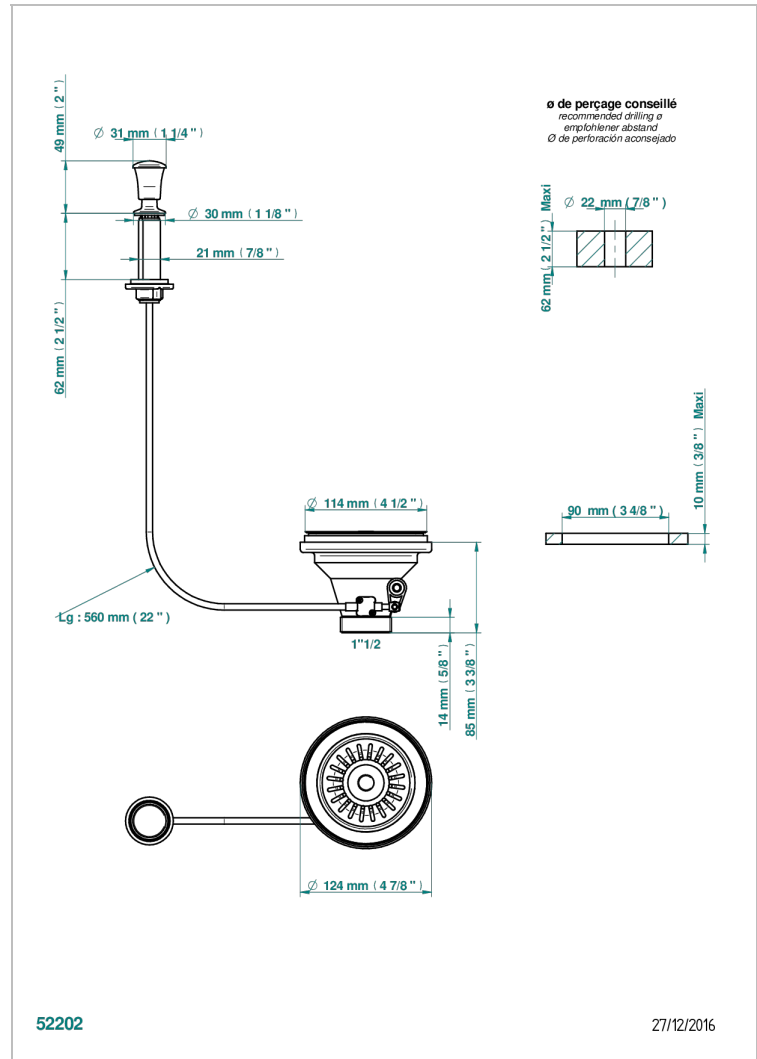

GRAND CENTRAL METAL

U9K-364

Sink basket strainer waste, Ø 115 mm

THG[®]
PARIS

CHARACTERISTIC

- Grand central Metal
- Sink basket strainer waste, Ø 115 mm

AVAILABLE FINITIONS

Antique nickel - H28
Lacquered light bronze - D01
Matt chrome - C02
Matt gold - F07
Matt nickel (color finish) - C01
Polished chrome (color finish) - A02

Polished gold (color finish) - F01
Polished nickel - B01
Soft gold - F30
Soft matt gold - F31