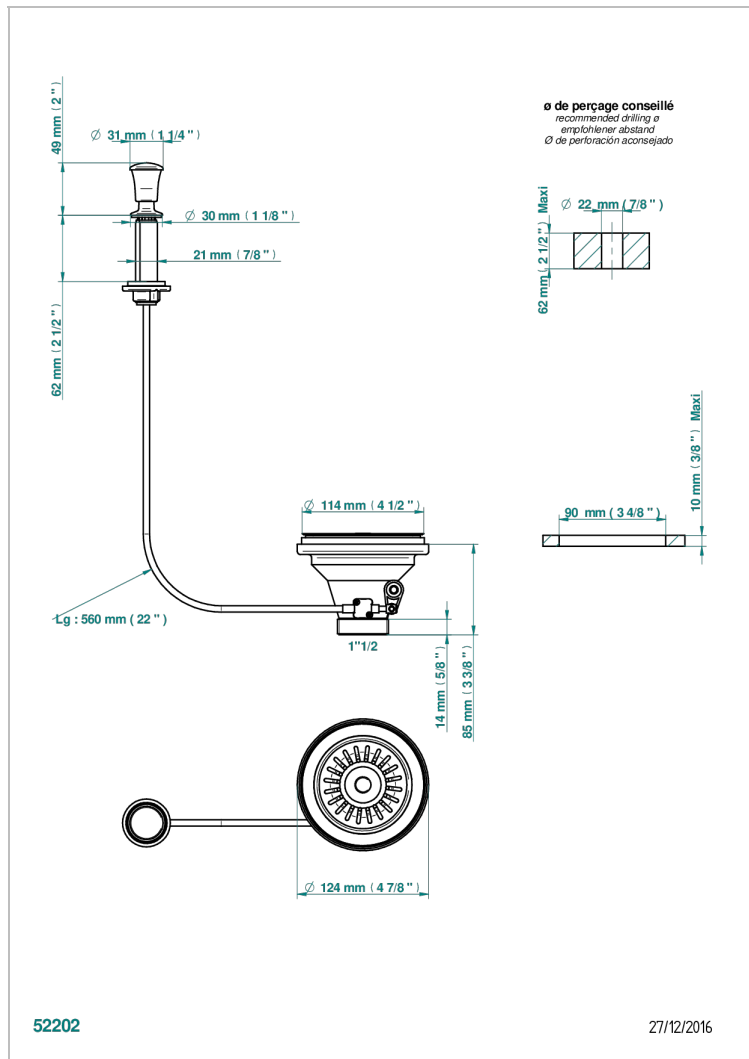

WEST COAST WITH GUILLOCHE DECOR WITH LEVER

U9D-364

Sink basket strainer waste, Ø 115 mm

CHARACTERISTIC

- West coast with Guilloché decor with lever
- Sink basket strainer waste, Ø 115 mm

AVAILABLE FINITIONS

Antique nickel - H28
Lacquered light bronze - D01
Matt chrome - C02
Matt gold - F07
Matt nickel (color finish) - C01
Polished chrome (color finish) - A02

Polished gold (color finish) - F01
Polished nickel - B01
Soft gold - F30
Soft matt gold - F31