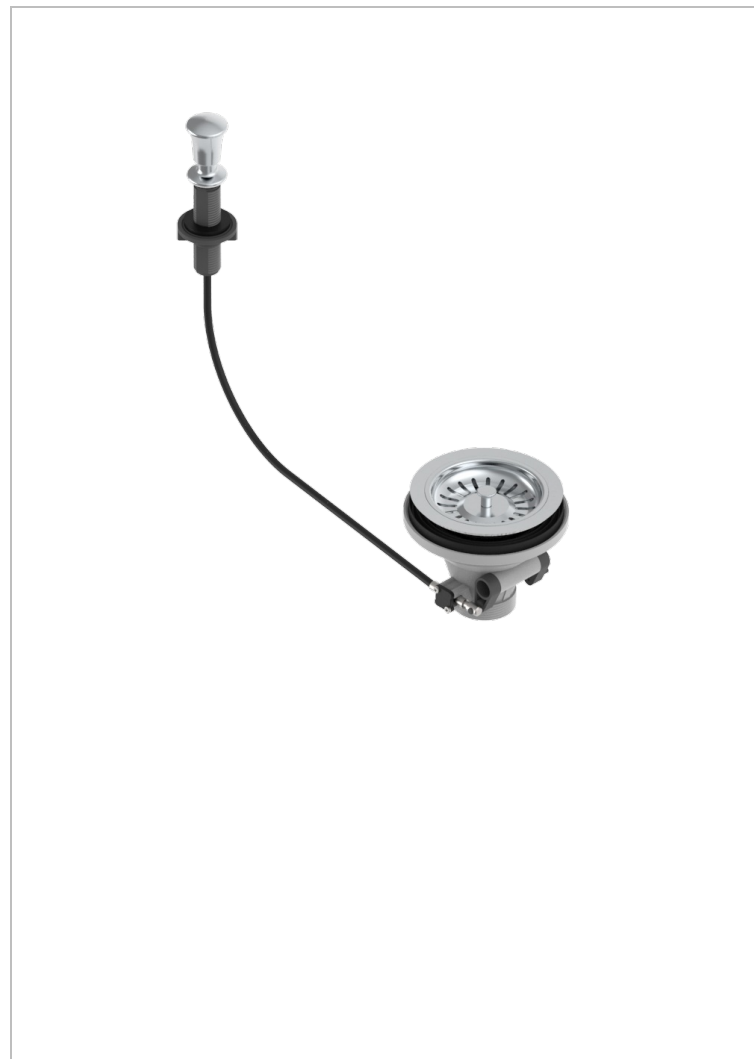

WEST COAST WITH GUILLOCHE DECOR WITH LEVER

U9D-364

Sink basket strainer waste, Ø 115 mm

CHARACTERISTIC

- West coast with Guilloché decor with lever
- Sink basket strainer waste, Ø 115 mm

AVAILABLE FINITIONS

Antique nickel - H28
Lacquered light bronze - D01
Matt chrome - C02
Matt gold - F07
Matt nickel (color finish) - C01
Polished chrome (color finish) - A02

Polished gold (color finish) - F01
Polished nickel - B01
Soft gold - F30
Soft matt gold - F31