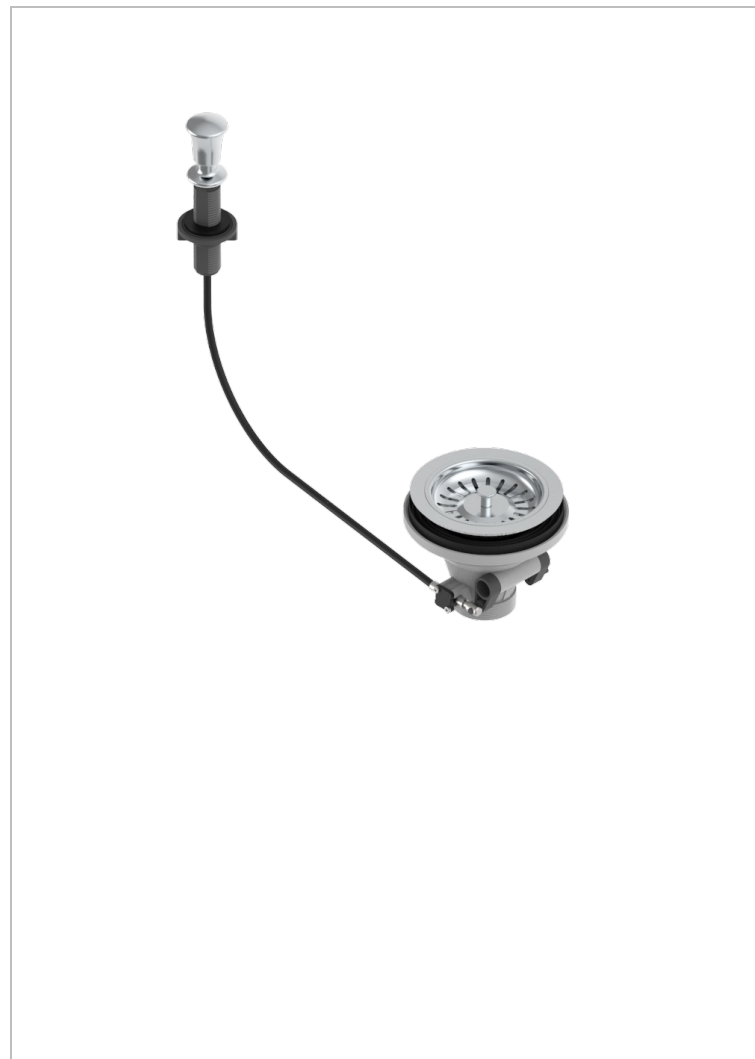

WEST COAST WITH GUILLOCHE DECOR WITH LEVER

U9D-364

Sink basket strainer waste, Ø 115 mm

CHARACTERISTIC

- West coast with Guilloché decor with lever
- Sink basket strainer waste, Ø 115 mm

AVAILABLE FINITIONS

- Antique nickel - H28
- Lacquered light bronze - D01
- Matt chrome - C02
- Matt gold - F07
- Matt nickel (color finish) - C01
- Polished chrome (color finish) - A02

- Polished gold (color finish) - F01
- Polished nickel - B01
- Soft gold - F30
- Soft matt gold - F31