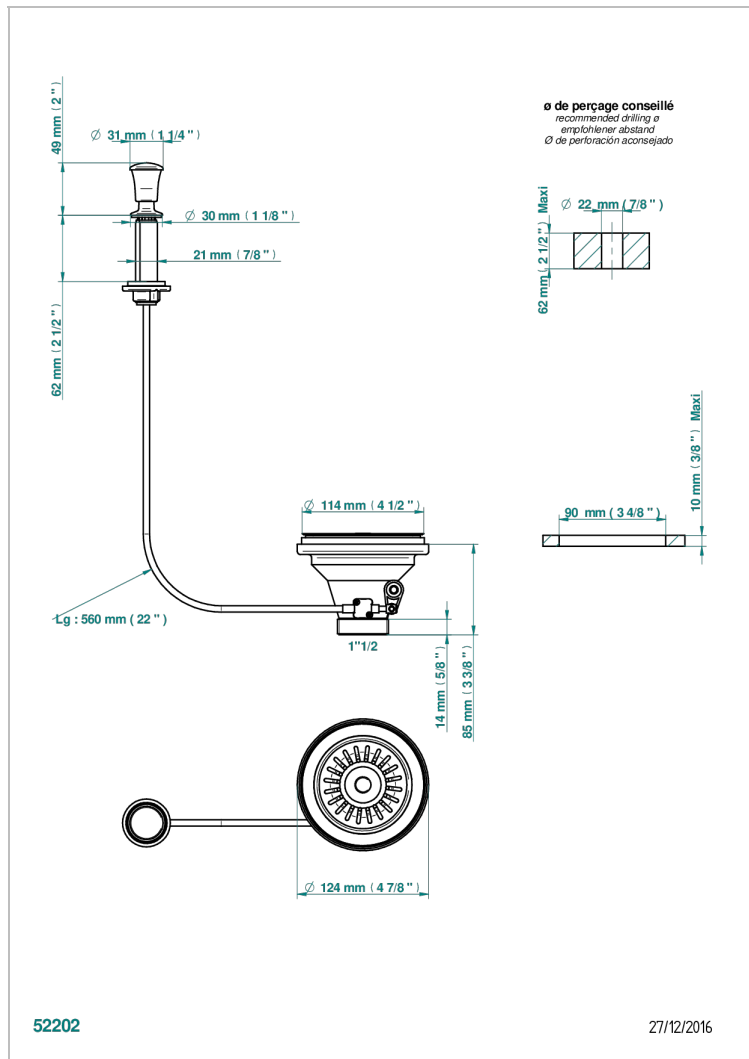

WEST COAST WITH GUILLOCHE DECOR WITH LEVER

U9D-364

Sink basket strainer waste, Ø 115 mm

CHARACTERISTIC

- West coast with Guilloché decor with lever
- Sink basket strainer waste, Ø 115 mm

AVAILABLE FINITIONS

- Antique nickel - H28
- Lacquered light bronze - D01
- Matt chrome - C02
- Matt gold - F07
- Matt nickel (color finish) - C01
- Polished chrome (color finish) - A02

- Polished gold (color finish) - F01
- Polished nickel - B01
- Soft gold - F30
- Soft matt gold - F31